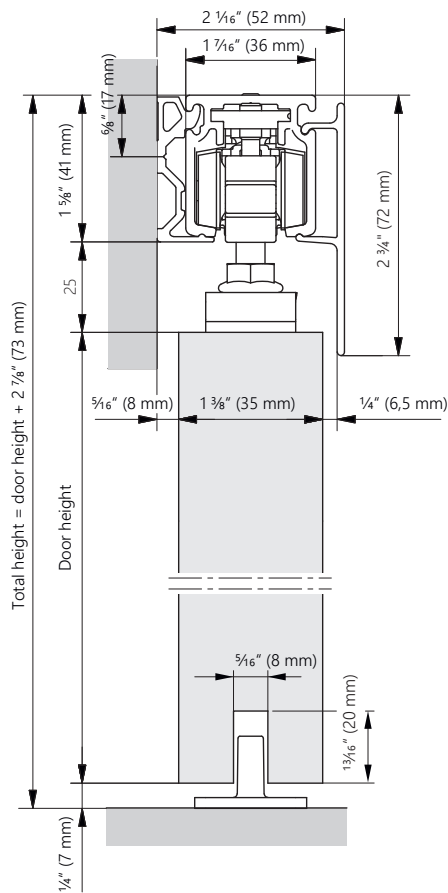

Valance and end caps
 for sliding track hardware
 with wood door mounting

i **Wall mounting**

Top mounting

1 Top mounting