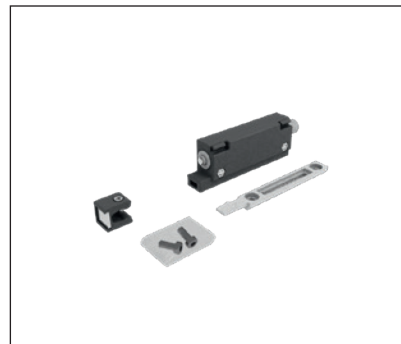

Push to Open

The Push to Open feature allows the door to be fully inserted into the pocket and just be pushed to get it out again (no finger pull needed). This function can be coupled with the one-sided soft close feature on the closing side for door panels starting from 24" width.