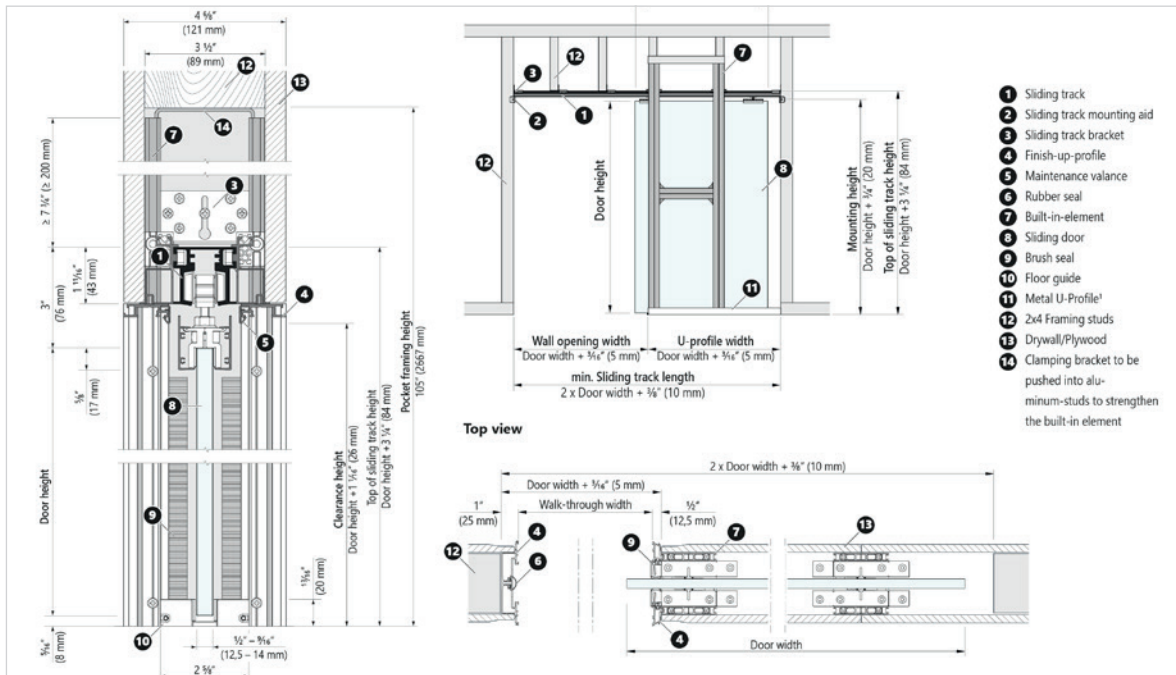

Unlike the standard door fitting provided in every set, the hidden door panel fitting is incorporated into the wooden door panel itself. This decreases the gap between track and door. In combination with the frameless jamb it enables the door slab to be removed without opening the wall.

A large grid of small dots arranged in approximately 30 rows and 40 columns, intended for taking notes.

Technical Specification VARIOpocket **frameless**

Wood Door Panel

Maintenance valance in brushed stainless steel look. For use without casing.

Sectional view of sliding track, finish-up-profile and maintenance valance with wheel set for wood door leaves.

Sectional view of the door stop side with wood door leaf.

Make some notes

Technical Specification VARIOpocket **frameless**

Glass Door Panel

Sectional view of the wall pocket entrance with glass door.

Sectional view of the door stop side with glass door.

Make some notes

A brand of Bartels USA, Inc.

1901 Tigertail Blvd, Dania Beach, FL 33004