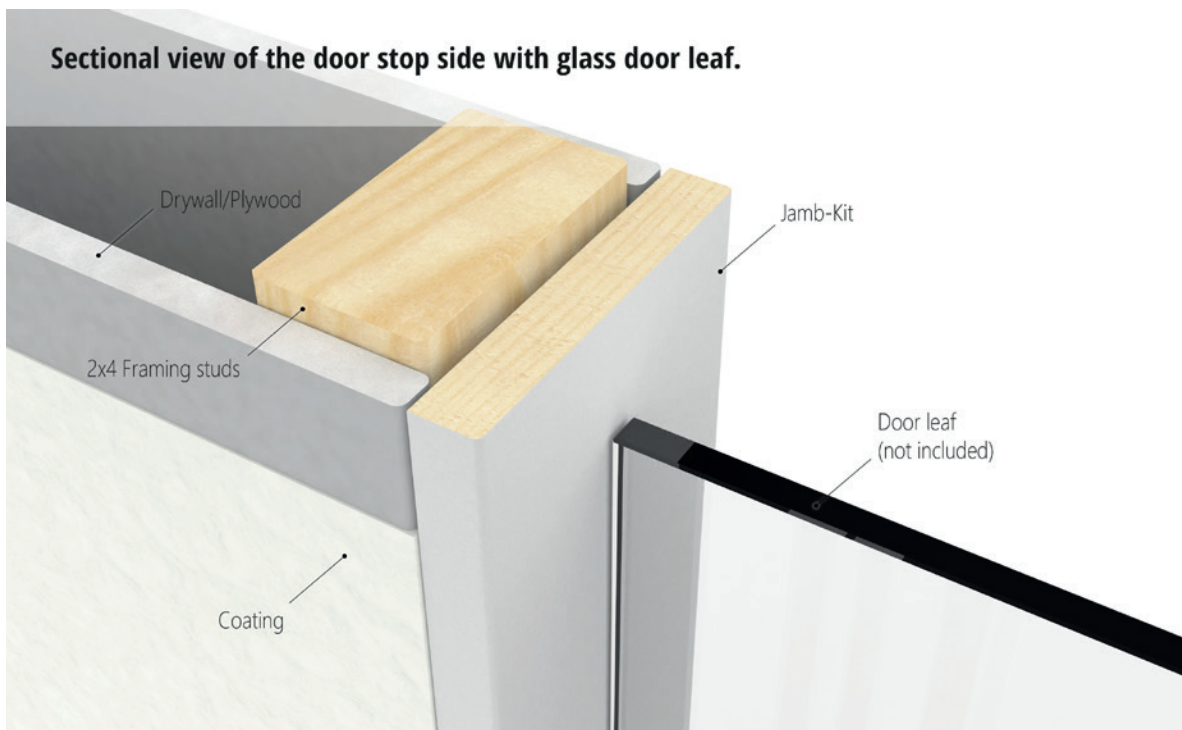

Sectional view of the wall pocket entrance with wood door leaf.

Sectional view of the door stop side with wood door leaf.

*Millimeters supersede inches.

Make some notes

A large grid of small dots arranged in approximately 30 rows and 40 columns, intended for taking notes.

Technical Specification VARIOpocket **with Jamb Kit**

Glass Door Panel

Sectional view of the wall pocket entrance with glass door.

Sectional view of the door stop side with glass door leaf.

Make some notes

A large grid of small dots arranged in approximately 30 rows and 40 columns, intended for taking notes.

Technical Specification VARIOpocket **frameless**

Wood Door Panel

Maintenance valance in brushed stainless steel look. For use without casing.

Sectional view of sliding track, finish-up-profile and maintenance valance with wheel set for wood door leaves.

Sectional view of the door stop side with wood door leaf.

Make some notes

Technical Specification VARIOpocket **frameless**