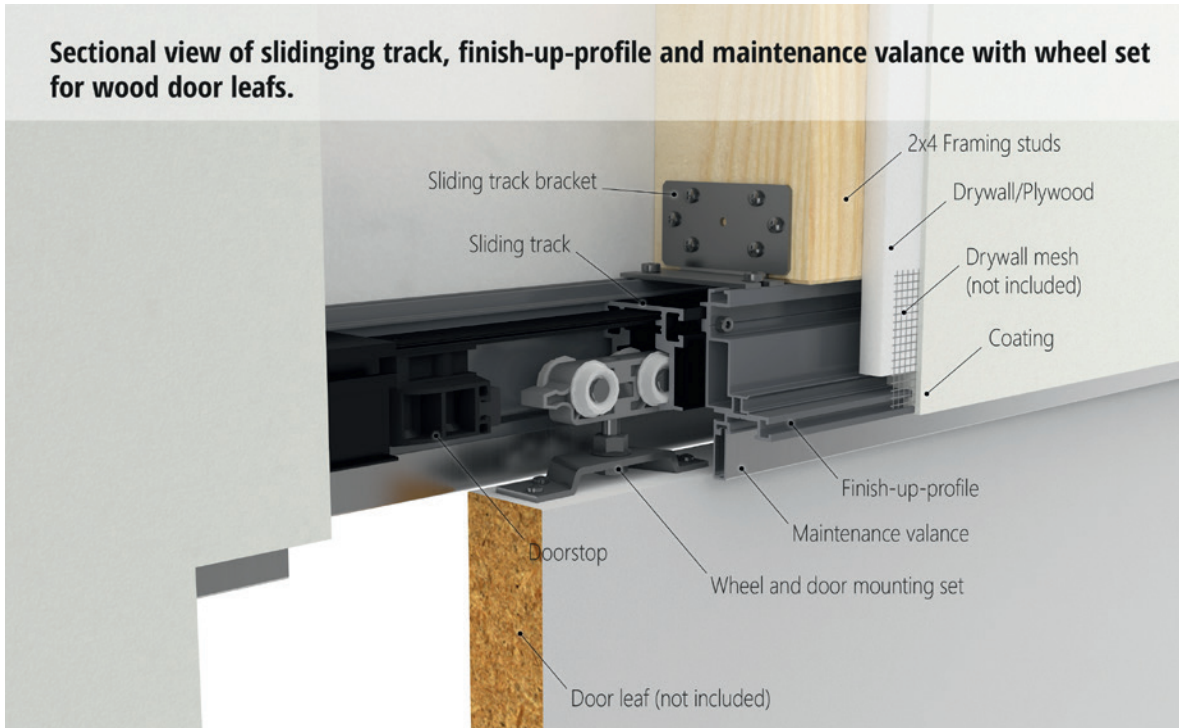

A large grid of small dots arranged in approximately 30 rows and 40 columns, intended for taking notes.

Technical Specification VARIOpocket **frameless**

Wood Door Panel

Maintenance valance in brushed stainless steel look. For use without casing.

Sectional view of sliding track, finish-up-profile and maintenance valance with wheel set for wood door leaves.

Sectional view of the door stop side with wood door leaf.

Make some notes

Technical Specification VARIOpocket **frameless**