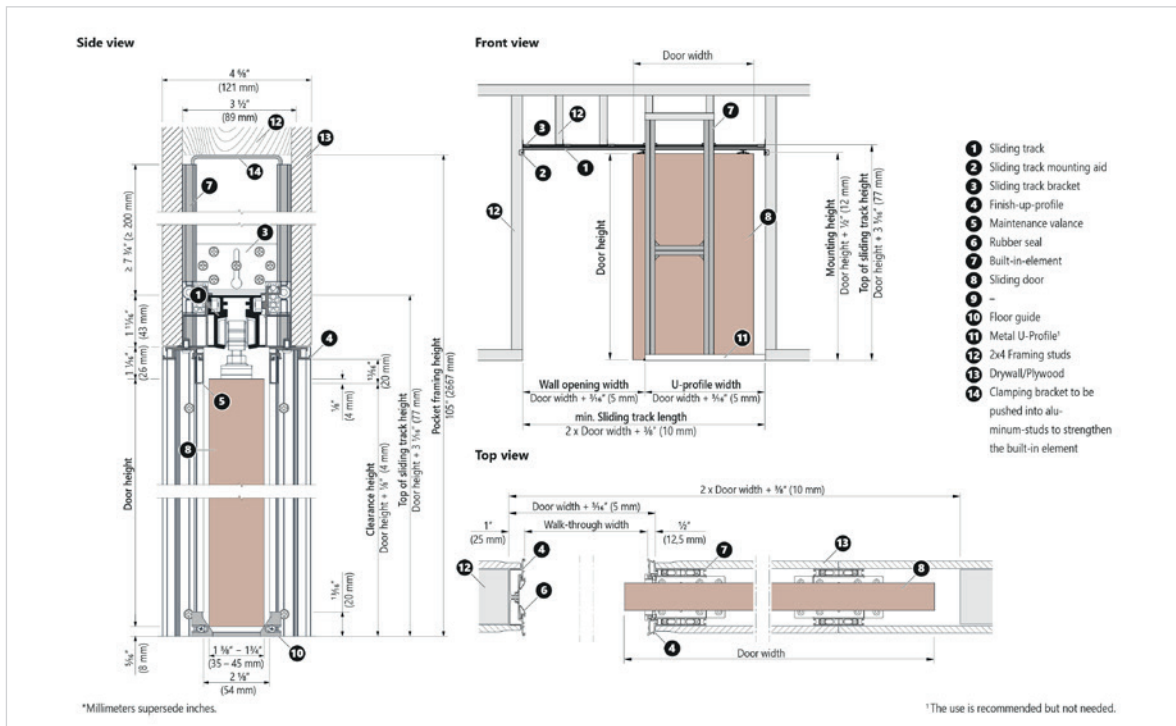

Unlike the standard door fitting provided in every set, the hidden door panel fitting is incorporated into the wooden door panel itself. This decreases the gap between track and door. In combination with the frameless jamb it enables the door slab to be removed without opening the wall.

Technical Specification VARIOpocket **with Jamb Kit**

Glass Door Panel

Sectional view of the wall pocket entrance with glass door.

Sectional view of the door stop side with glass door leaf.

Make some notes

A large grid of small dots arranged in approximately 30 rows and 40 columns, intended for taking notes.

Technical Specification VARIOpocket **frameless**

Wood Door Panel

Maintenance valance in brushed stainless steel look. For use without casing.

Sectional view of sliding track, finish-up-profile and maintenance valance with wheel set for wood door leaves.

Sectional view of the door stop side with wood door leaf.

Make some notes

Technical Specification VARIOpocket **frameless**