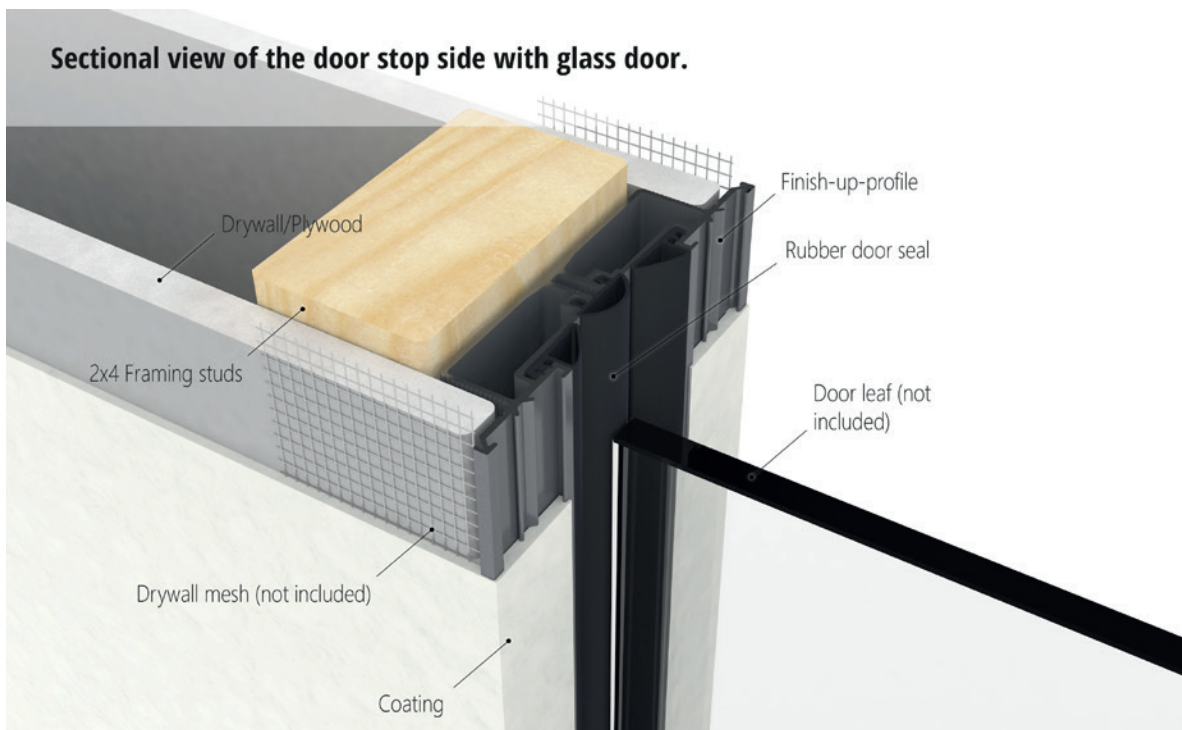

A large grid of small dots arranged in approximately 30 rows and 40 columns, intended for taking notes.

Technical Specification VARIOpocket **frameless**

Wood Door Panel

Maintenance valance in brushed stainless steel look. For use without casing.

Sectional view of sliding track, finish-up-profile and maintenance valance with wheel set for wood door leaves.

Sectional view of the door stop side with wood door leaf.

Make some notes

Technical Specification VARIOpocket **frameless**

Glass Door Panel

Sectional view of the wall pocket entrance with glass door.

Sectional view of the door stop side with glass door.

Make some notes

A brand of Bartels USA, Inc.

1901 Tigertail Blvd, Dania Beach, FL 33004