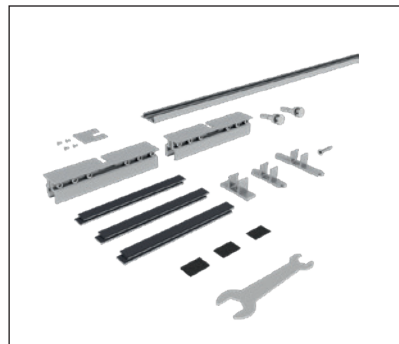

We haven't overlooked the importance of design aesthetics either. We recognize

that a door isn't merely a physical divider, but also an opportunity to add a touch of beauty to a room. Our additional components allow for aesthetic and functional customization of the system within the wall.

Select from an extensive variety to satisfy your customers distinct requirements.

Flush profile

A luxury solution that lets the door entrance merge seamlessly with the encompassing wall, offering a smooth interface between door and wall for a frameless, modern appearance.

Unlike the standard door fitting provided in every set, the hidden door panel fitting is incorporated into the wooden door panel itself. This decreases the gap between track and door. In combination with the frameless jamb it enables the door slab to be removed without opening the wall.