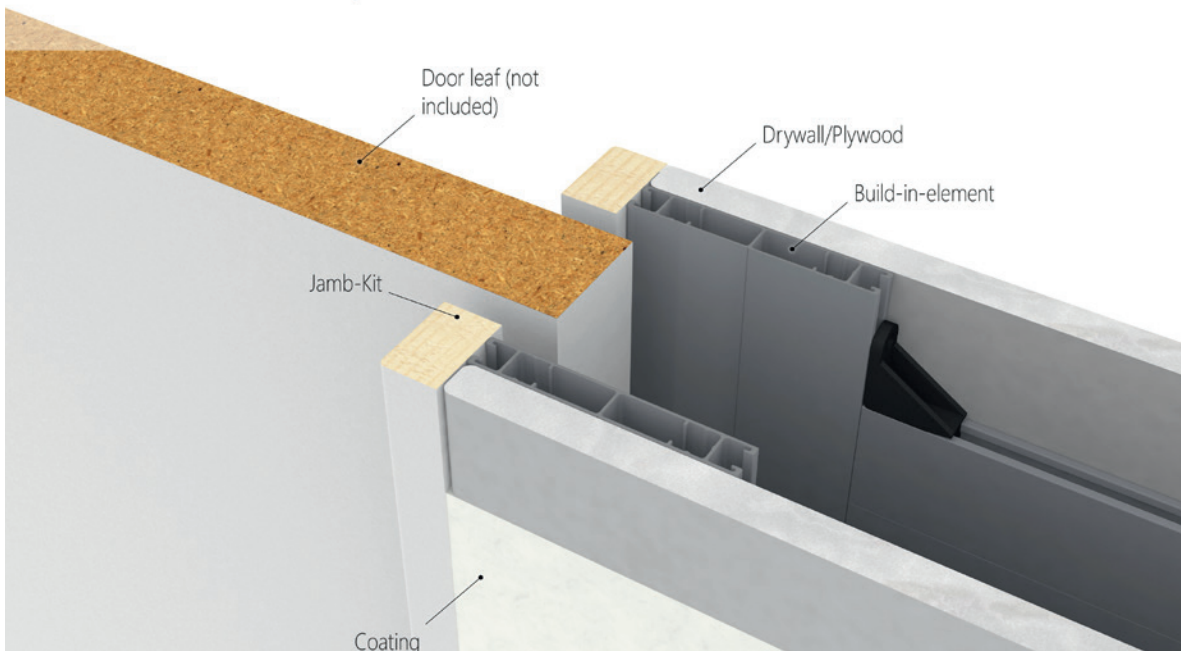

Technical Specification VARIOpocket **with Jamb Kit**

Wood Door Panel

Lintel profile of a jamb kit with a wood door leaf.

Sectional view of sliding track with jamb-kit and wheel set for wood door leaves.

Sectional view of the wall pocket entrance with wood door leaf.

Sectional view of the door stop side with wood door leaf.

*Millimeters supersede inches.

Make some notes

A large grid of small dots arranged in approximately 30 rows and 40 columns, intended for taking notes.

A large grid of small dots arranged in approximately 30 rows and 40 columns, intended for taking notes.

Technical Specification VARIOpocket **frameless**

Wood Door Panel

Maintenance valance in brushed stainless steel look. For use without casing.