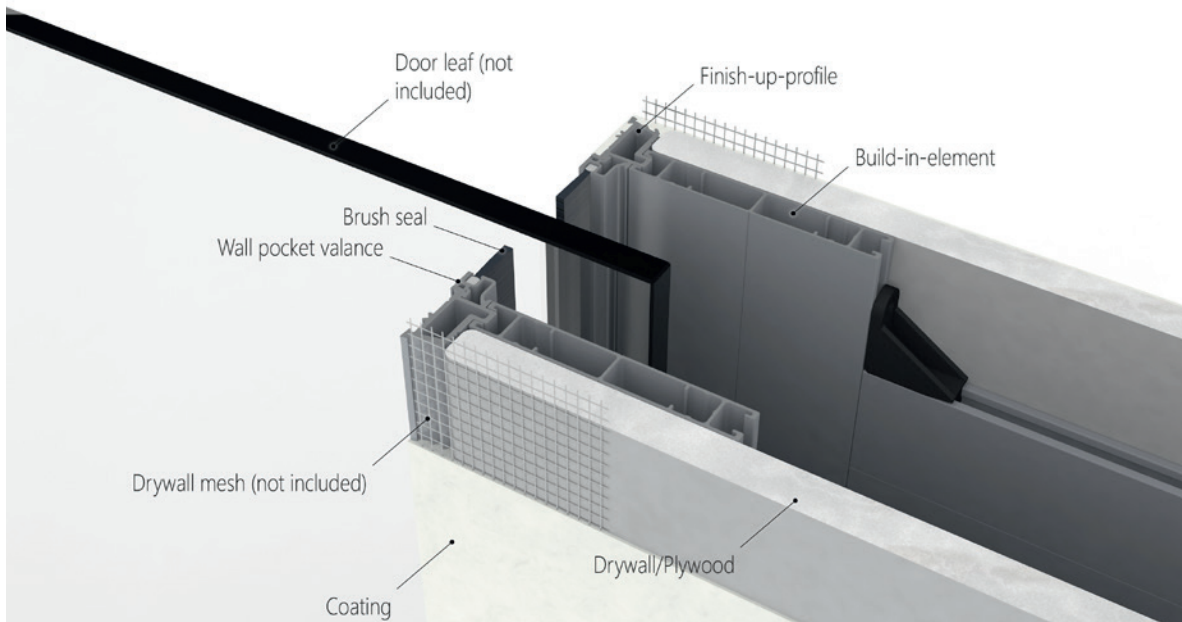

A large grid of small dots arranged in approximately 30 rows and 40 columns, intended for taking notes.

Technical Specification VARIOpocket **frameless**

Wood Door Panel

Maintenance valance in brushed stainless steel look. For use without casing.

Sectional view of sliding track, finish-up-profile and maintenance valance with wheel set for wood door leaves.

Sectional view of the door stop side with wood door leaf.

Make some notes

Technical Specification VARIOpocket **frameless**

Glass Door Panel

Sectional view of the wall pocket entrance with glass door.

Sectional view of the door stop side with glass door.

Make some notes

A brand of Bartels USA, Inc.

1901 Tigertail Blvd, Dania Beach, FL 33004