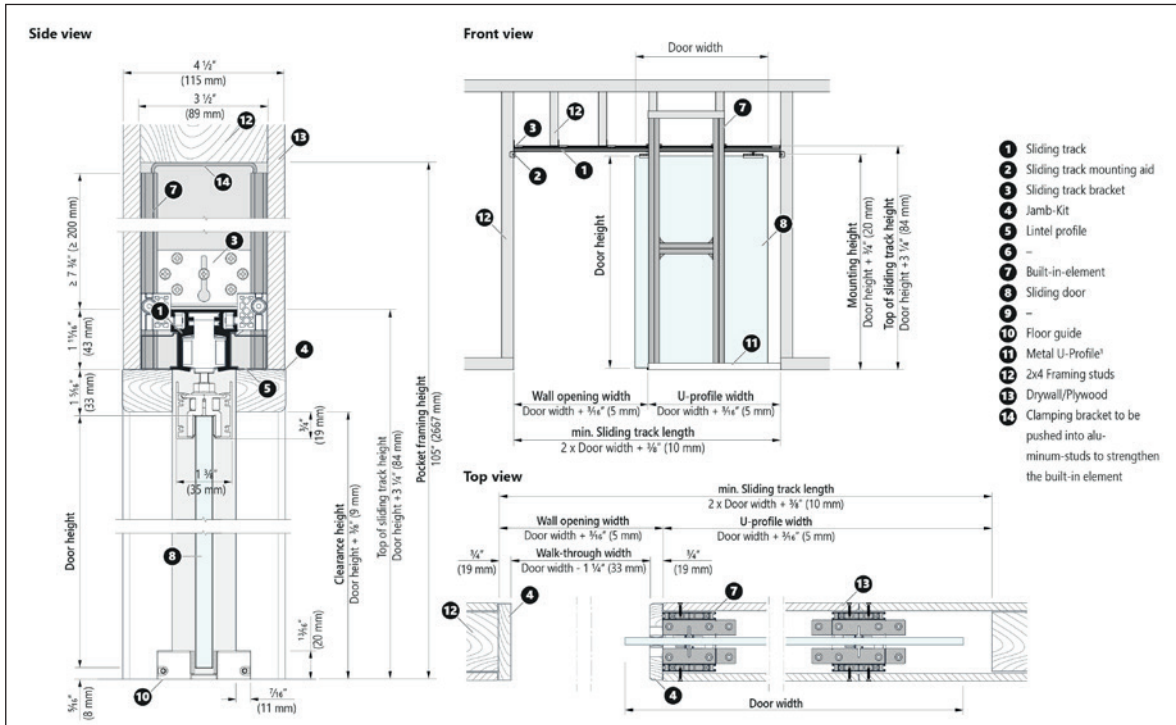

Unlike the standard door fitting provided in every set, the hidden door panel fitting is incorporated into the wooden door panel itself. This decreases the gap between track and door. In combination with the frameless jamb it enables the door slab to be removed without opening the wall.

Sectional view of the wall pocket entrance with wood door leaf.

Sectional view of the door stop side with wood door leaf.

*Millimeters supersede inches.

Make some notes

A large grid of small dots arranged in approximately 30 rows and 40 columns, intended for taking notes.

Technical Specification VARIOpocket **with Jamb Kit**

Glass Door Panel

Sectional view of the wall pocket entrance with glass door.

Sectional view of the door stop side with glass door leaf.

Make some notes

A large grid of small dots arranged in approximately 30 rows and 40 columns, intended for taking notes.

Technical Specification VARIOpocket **frameless**

Wood Door Panel

Maintenance valance in brushed stainless steel look. For use without casing.