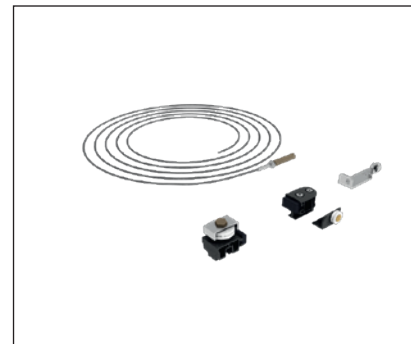

Synchronized double doors

For double sliding doors, we offer our synchronized movement feature. With this accessory, two wooden door panels (up to a maximum weight of 88 lbs per door panel) can be opened and closed simultaneously and in sync with a single handle.