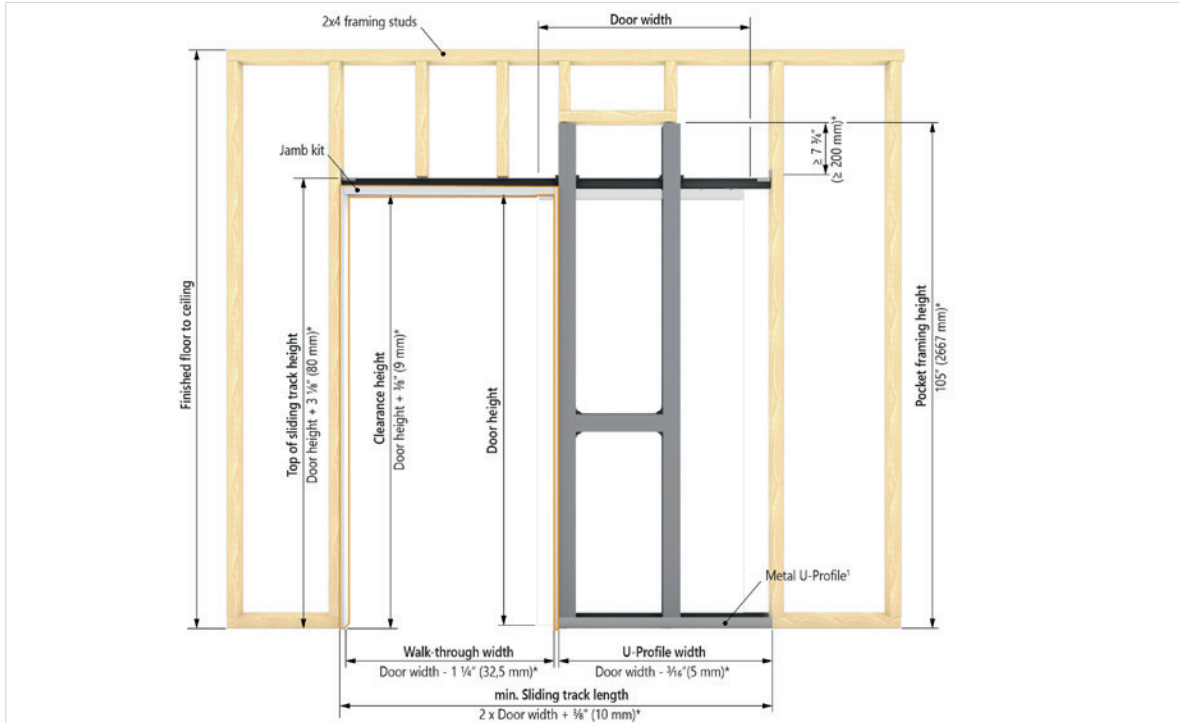

Technical Specification VARIOpocket **with Jamb Kit**

Wood Door Panel

Lintel profile of a jamb kit with a wood door leaf.

Sectional view of sliding track with jamb-kit and wheel set for wood door leaves.

Sectional view of the wall pocket entrance with wood door leaf.

Sectional view of the door stop side with wood door leaf.

*Millimeters supersede inches.

Make some notes

A large grid of small dots arranged in approximately 30 rows and 40 columns, intended for taking notes.

Technical Specification VARIOpocket **with Jamb Kit**

Glass Door Panel

Sectional view of the wall pocket entrance with glass door.

Sectional view of the door stop side with glass door leaf.

Make some notes

A large grid of small dots arranged in approximately 30 rows and 40 columns, intended for taking notes.

Technical Specification VARIOpocket **frameless**

Wood Door Panel

Maintenance valance in brushed stainless steel look. For use without casing.