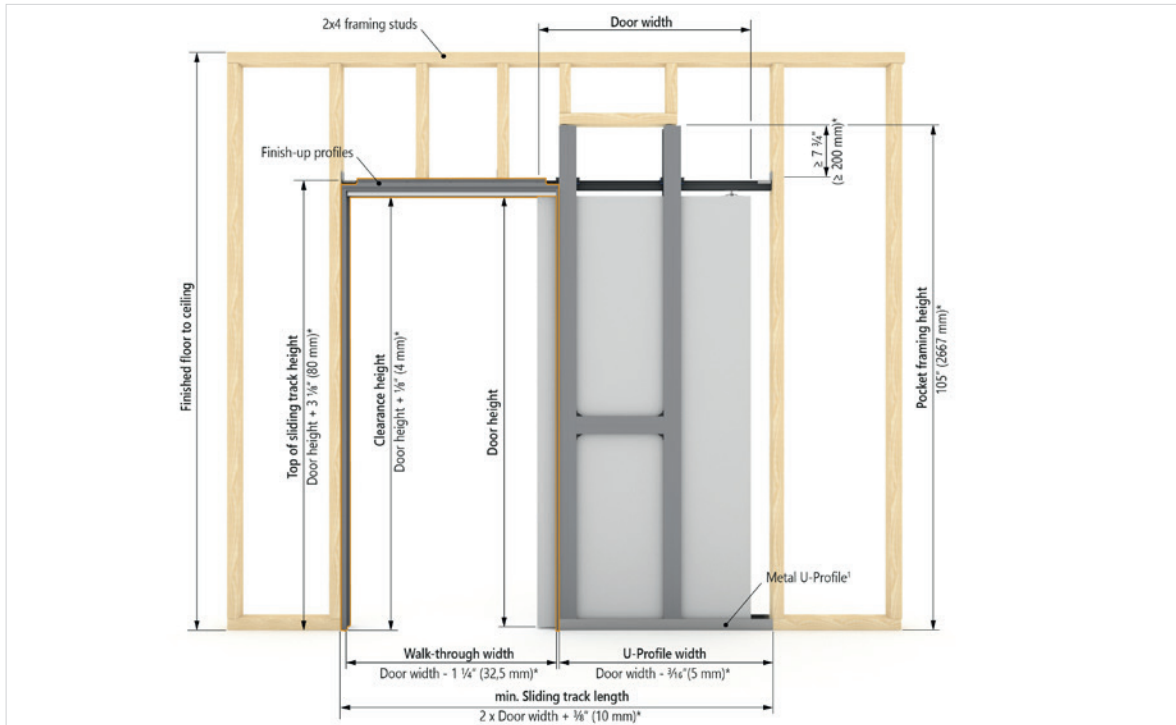

Unlike the standard door fitting provided in every set, the hidden door panel fitting is incorporated into the wooden door panel itself. This decreases the gap between track and door. In combination with the frameless jamb it enables the door slab to be removed without opening the wall.

Sectional view of the wall pocket entrance with wood door leaf.

Sectional view of the door stop side with wood door leaf.

*Millimeters supersede inches.

Make some notes

A large grid of small dots arranged in approximately 30 rows and 40 columns, intended for taking notes.

Technical Specification VARIOpocket **with Jamb Kit**

Glass Door Panel

Sectional view of the wall pocket entrance with glass door.

Sectional view of the door stop side with glass door leaf.

Make some notes

A large grid of small dots arranged in approximately 30 rows and 40 columns, intended for taking notes.

Technical Specification VARIOpocket **frameless**

Wood Door Panel

Maintenance valance in brushed stainless steel look. For use without casing.