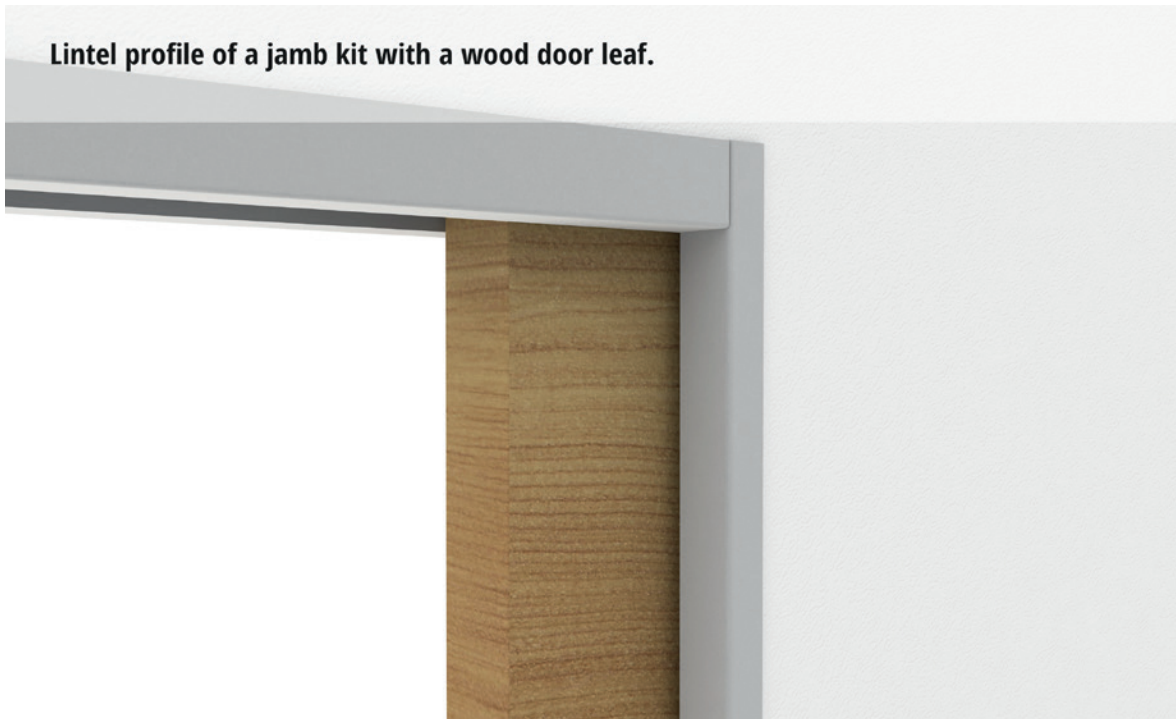

Synchronized double doors

For double sliding doors, we offer our synchronized movement feature. With this accessory, two wooden door panels (up to a maximum weight of 88 lbs per door panel) can be opened and closed simultaneously and in sync with a single handle.

Technical Specification VARIOpocket **with Jamb Kit**

Wood Door Panel

Lintel profile of a jamb kit with a wood door leaf.

Sectional view of sliding track with jamb-kit and wheel set for wood door leaves.