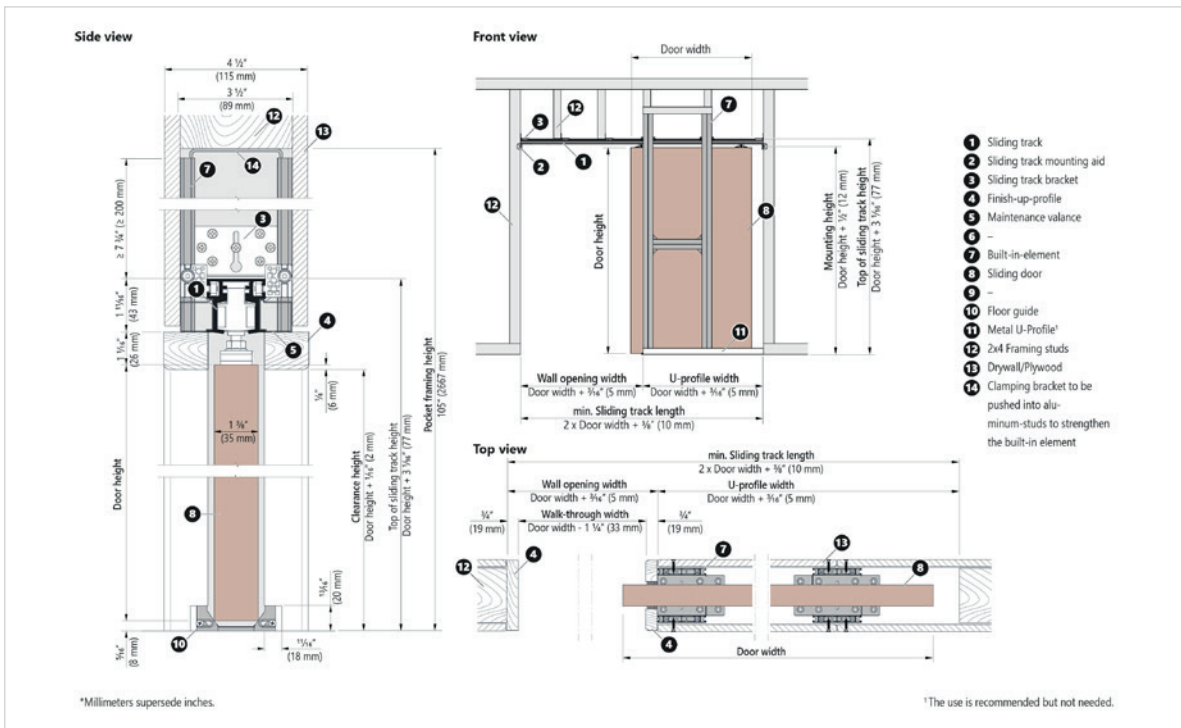

Unlike the standard door fitting provided in every set, the hidden door panel fitting is incorporated into the wooden door panel itself. This decreases the gap between track and door. In combination with the frameless jamb it enables the door slab to be removed without opening the wall.

Technical Specification VARIOpocket **with Jamb Kit**

Wood Door Panel

Lintel profile of a jamb kit with a wood door leaf.

Sectional view of sliding track with jamb-kit and wheel set for wood door leaves.

Sectional view of the wall pocket entrance with wood door leaf.

Sectional view of the door stop side with wood door leaf.

*Millimeters supersede inches.

Make some notes

A large grid of small dots arranged in approximately 30 rows and 40 columns, intended for taking notes.

A large grid of small dots arranged in approximately 30 rows and 40 columns, intended for taking notes.

Technical Specification VARIOpocket **frameless**

Wood Door Panel

Maintenance valance in brushed stainless steel look. For use without casing.