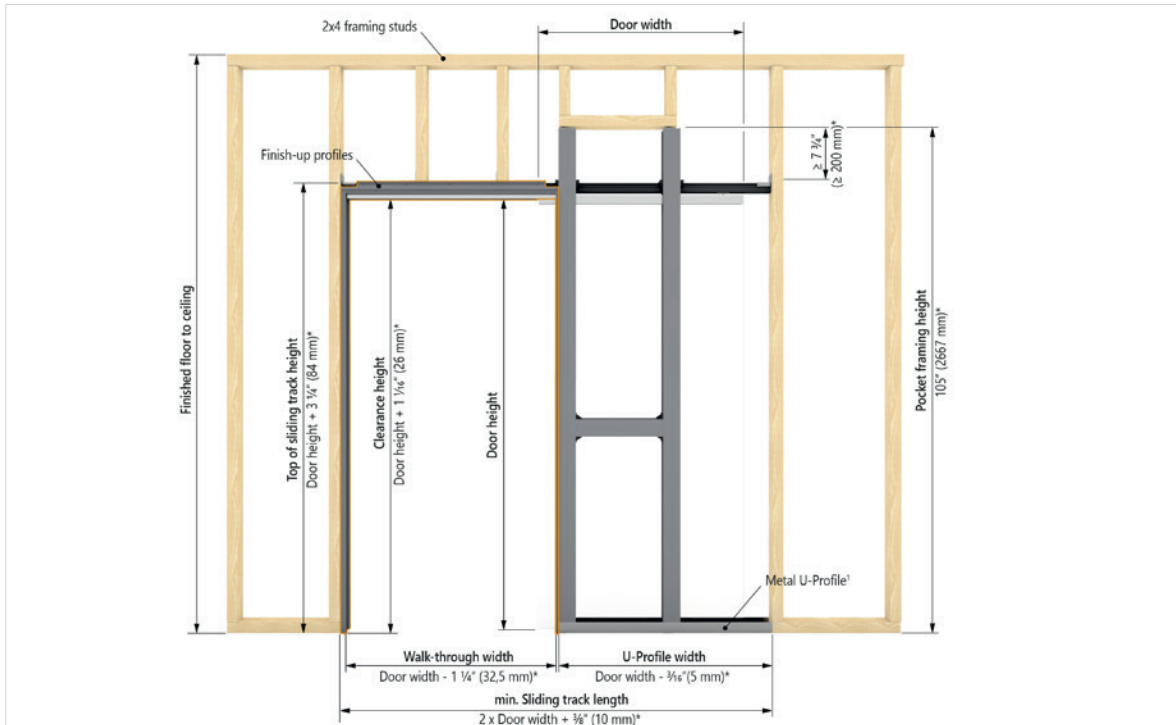

Technical Specification VARIOpocket **frameless**

Glass Door Panel