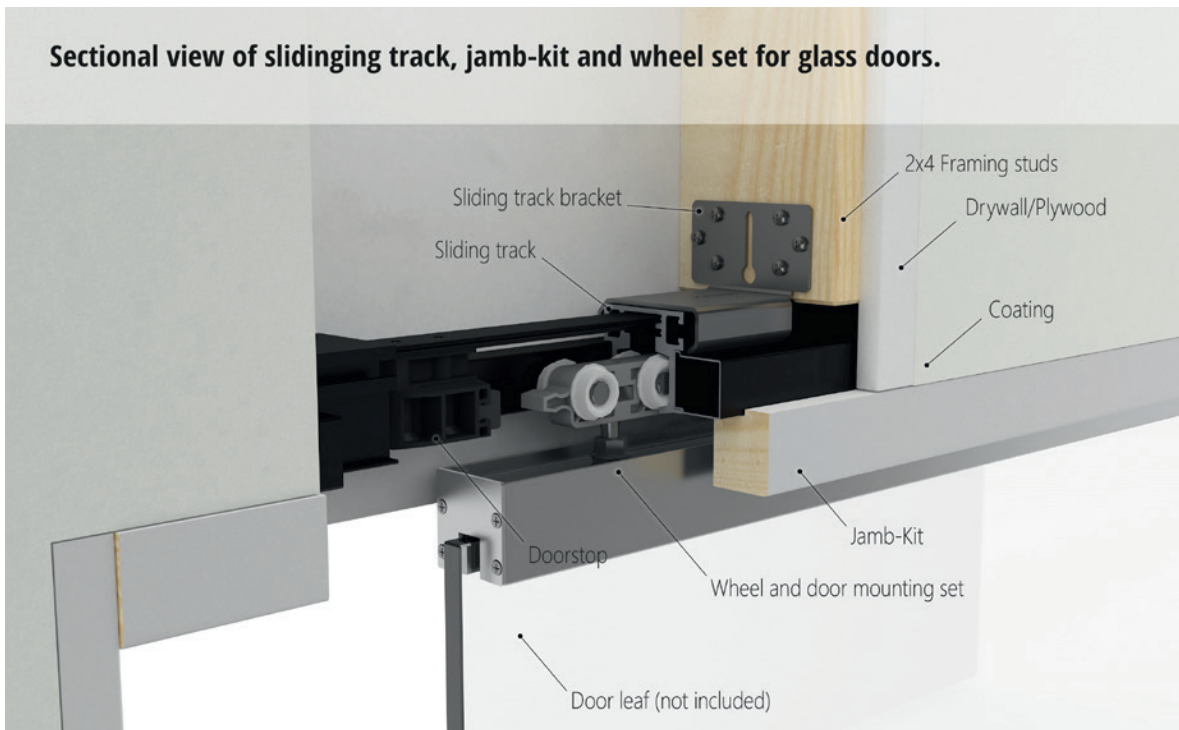

Technical Specification VARIOpocket **with Jamb Kit**

Wood Door Panel

Lintel profile of a jamb kit with a wood door leaf.

Sectional view of sliding track with jamb-kit and wheel set for wood door leaves.

Sectional view of the wall pocket entrance with wood door leaf.

Sectional view of the door stop side with wood door leaf.

*Millimeters supersede inches.

Make some notes

A large grid of small dots arranged in approximately 30 rows and 40 columns, intended for taking notes.

Technical Specification VARIOpocket **with Jamb Kit**

Glass Door Panel

Sectional view of the wall pocket entrance with glass door.

Sectional view of the door stop side with glass door leaf.

Make some notes

A large grid of small dots arranged in approximately 30 rows and 40 columns, intended for taking notes.

Technical Specification VARIOpocket **frameless**

Wood Door Panel

Maintenance valance in brushed stainless steel look. For use without casing.