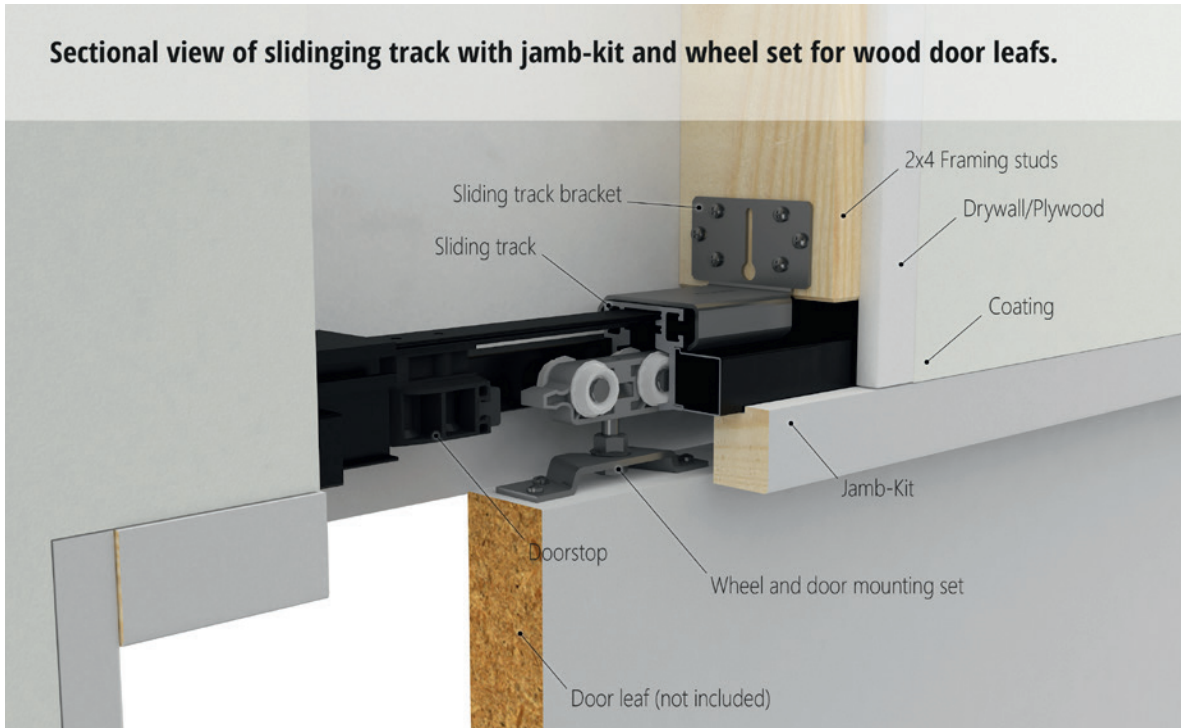

Synchronized double doors

For double sliding doors, we offer our synchronized movement feature. With this accessory, two wooden door panels (up to a maximum weight of 88 lbs per door panel) can be opened and closed simultaneously and in sync with a single handle.

Technical Specification VARIOpocket **with Jamb Kit**

Wood Door Panel

Lintel profile of a jamb kit with a wood door leaf.

Sectional view of sliding track with jamb-kit and wheel set for wood door leaves.

Sectional view of the wall pocket entrance with wood door leaf.

Sectional view of the door stop side with wood door leaf.

*Millimeters supersede inches.

Make some notes

A large grid of small dots arranged in approximately 30 rows and 40 columns, intended for taking notes.

A large grid of small dots arranged in approximately 30 rows and 40 columns, intended for taking notes.

Technical Specification VARIOpocket **frameless**

Wood Door Panel

Maintenance valance in brushed stainless steel look. For use without casing.