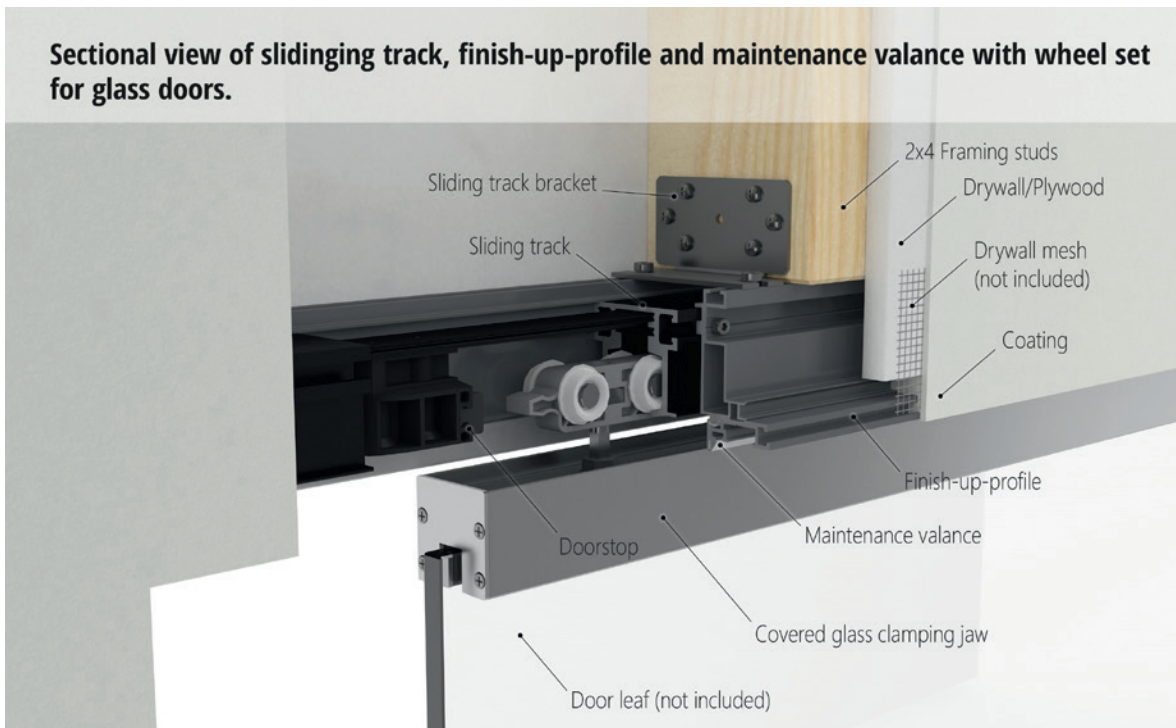

Technical Specification VARIOpocket **frameless**

Glass Door Panel