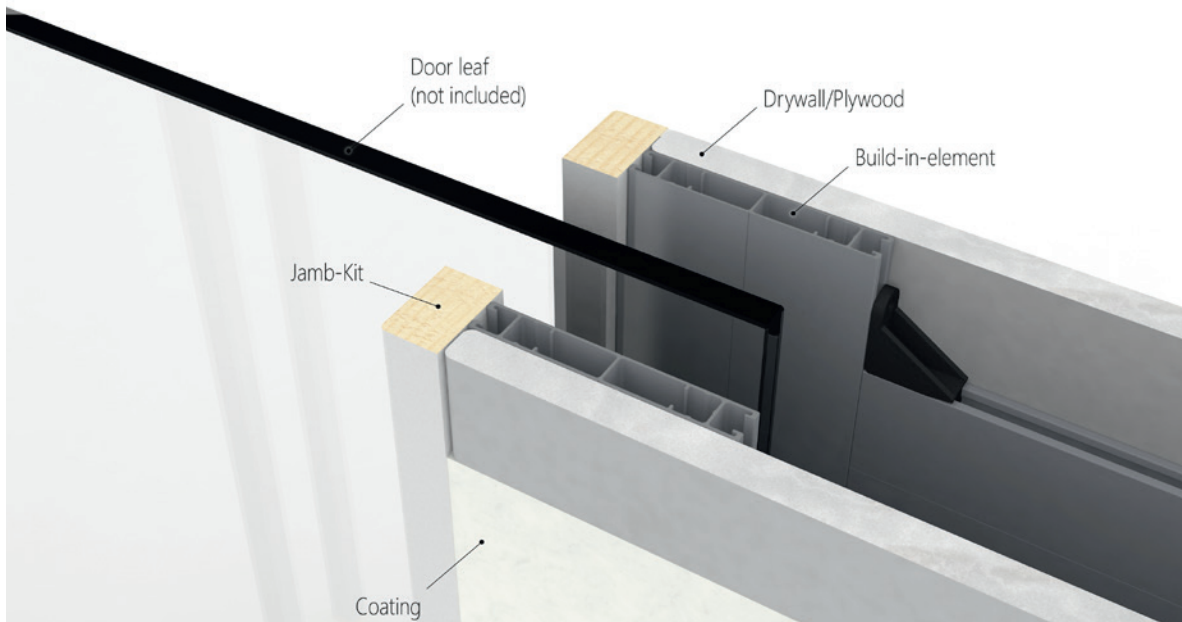

Technical Specification VARIOpocket **with Jamb Kit**

Wood Door Panel

Lintel profile of a jamb kit with a wood door leaf.

Sectional view of sliding track with jamb-kit and wheel set for wood door leaves.

Sectional view of the wall pocket entrance with wood door leaf.

Sectional view of the door stop side with wood door leaf.

*Millimeters supersede inches.

Make some notes

A large grid of small dots arranged in approximately 30 rows and 40 columns, intended for taking notes.

Technical Specification VARIOpocket **with Jamb Kit**

Glass Door Panel

Sectional view of the wall pocket entrance with glass door.

Sectional view of the door stop side with glass door leaf.

Make some notes

A large grid of small dots arranged in approximately 30 rows and 40 columns, intended for taking notes.

Technical Specification VARIOpocket **frameless**

Wood Door Panel

Maintenance valance in brushed stainless steel look. For use without casing.