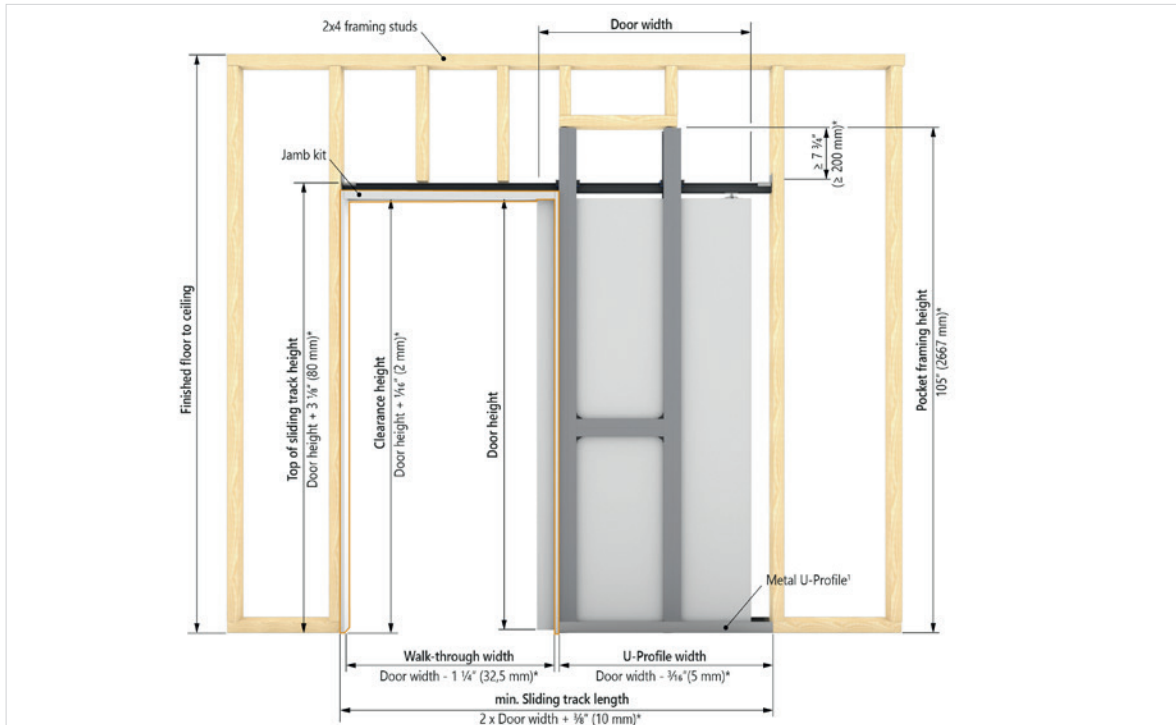

Technical Specification VARIOpocket **with Jamb Kit**

Wood Door Panel