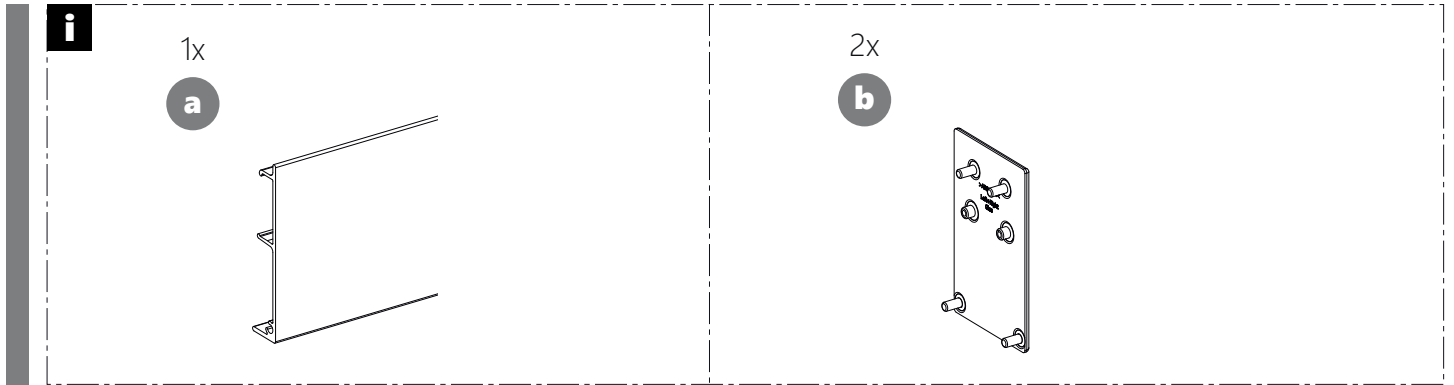

Valance and end caps
 for sliding track hardware
 with glass door mounting

i **Wall mounting**

Top mounting

2 Top mounting