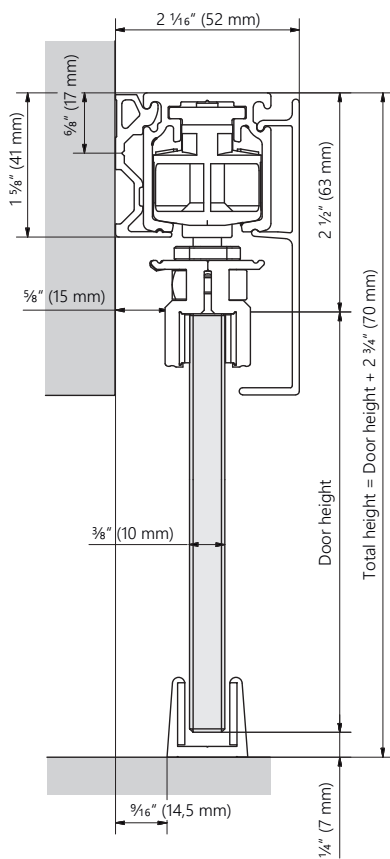

Valance and end caps
 for sliding track hardware
 with glass door mounting

i **Wall mounting**

Top mounting

2 Top mounting