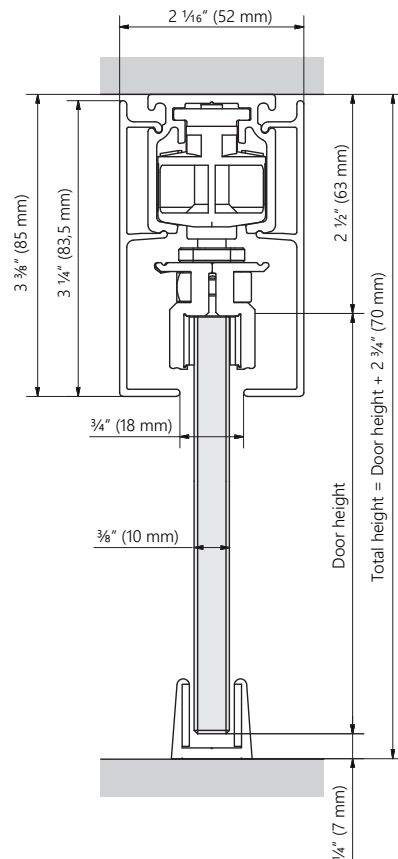

Valance and end caps
 for sliding track hardware
 with glass door mounting

i **Wall mounting**

Top mounting

2 Top mounting