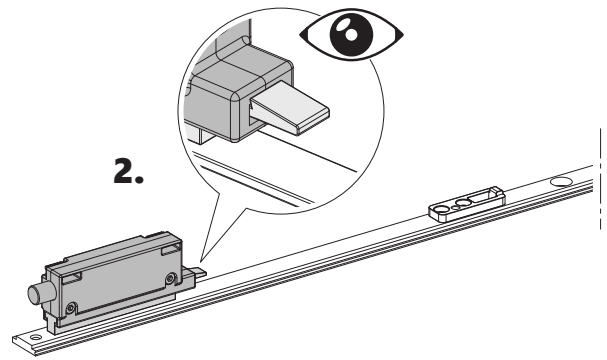

INSTALLATION INSTRUCTION

SLIDING DOOR HARDWARE

article number 0160221

Push to open
for sliding doors
starting at 24" (610 mm)
up to 176 lb (80 kg)

INSTALLATION INSTRUCTION

SLIDING DOOR HARDWARE

2

3