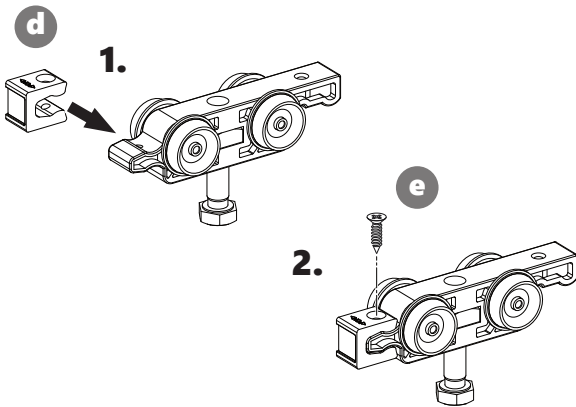

INSTALLATION INSTRUCTION

SLIDING DOOR HARDWARE

2

3

4

5