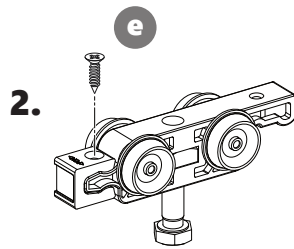

INSTALLATION INSTRUCTION

SLIDING DOOR HARDWARE

2

3

4

5