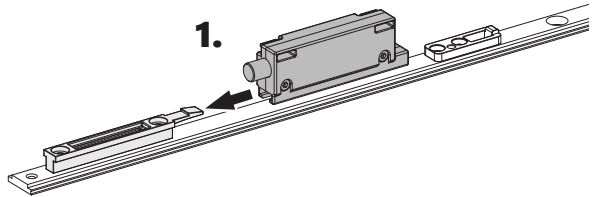

INSTALLATION INSTRUCTION

SLIDING DOOR HARDWARE

article number 0160221

Push to open
for sliding doors
starting at 24" (610 mm)
up to 176 lb (80 kg)

INSTALLATION INSTRUCTION

SLIDING DOOR HARDWARE

2

3