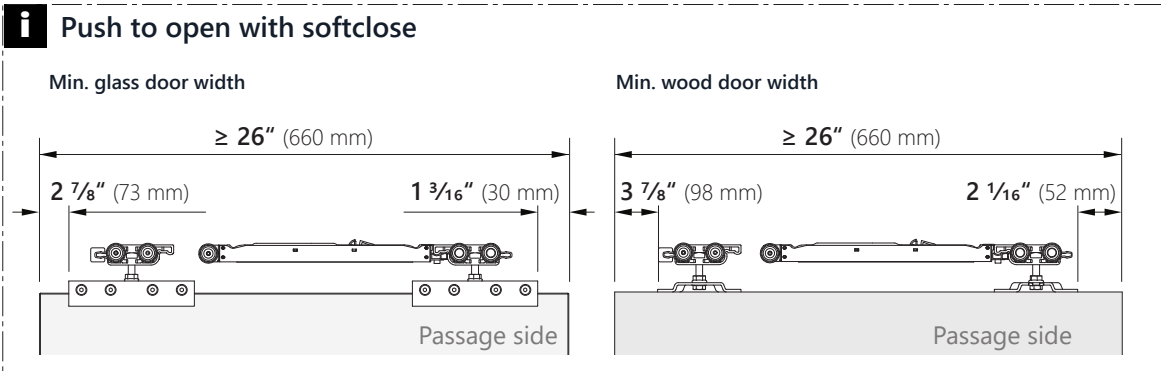

INSTALLATION INSTRUCTION

SLIDING DOOR HARDWARE

article number 0160221

Push to open
for sliding doors
starting at 24" (610 mm)
up to 176 lb (80 kg)

INSTALLATION INSTRUCTION

SLIDING DOOR HARDWARE

2

3