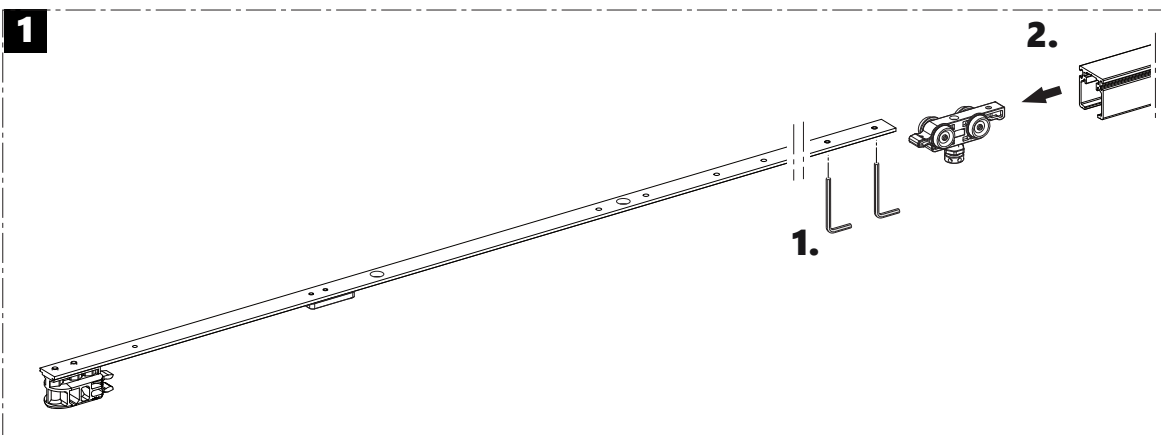

INSTALLATION INSTRUCTION

SLIDING DOOR HARDWARE

article number 0160221

Push to open
for sliding doors
starting at 24" (610 mm)
up to 176 lb (80 kg)

INSTALLATION INSTRUCTION

SLIDING DOOR HARDWARE

2

3