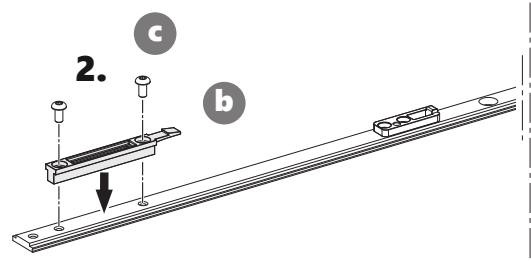

INSTALLATION INSTRUCTION

SLIDING DOOR HARDWARE

article number 0160221

Push to open
for sliding doors
starting at 24" (610 mm)
up to 176 lb (80 kg)

INSTALLATION INSTRUCTION

SLIDING DOOR HARDWARE

2

3