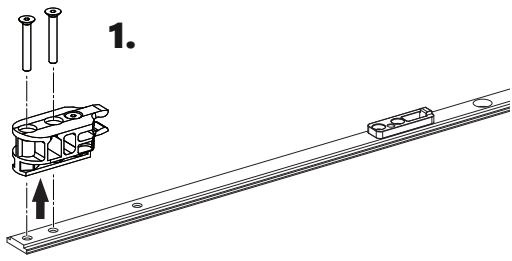

INSTALLATION INSTRUCTION

SLIDING DOOR HARDWARE

article number 0160221

Push to open
for sliding doors
starting at 24" (610 mm)
up to 176 lb (80 kg)

INSTALLATION INSTRUCTION

SLIDING DOOR HARDWARE

2

3