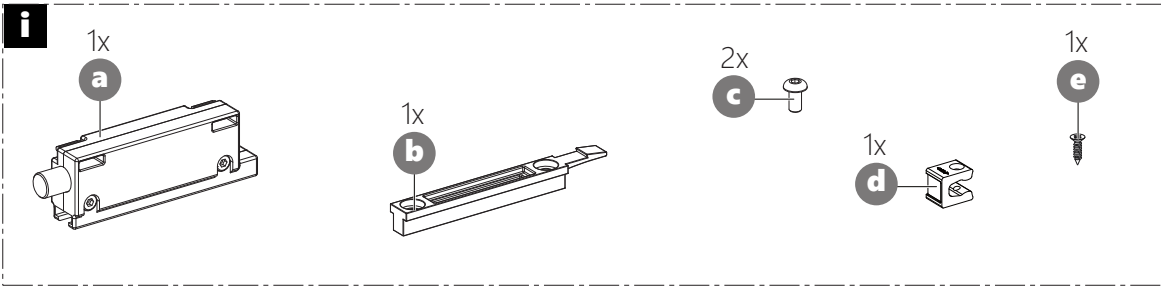

INSTALLATION INSTRUCTION

SLIDING DOOR HARDWARE

article number 0160221

Push to open
for sliding doors
starting at 24" (610 mm)
up to 176 lb (80 kg)

INSTALLATION INSTRUCTION

SLIDING DOOR HARDWARE

2

3