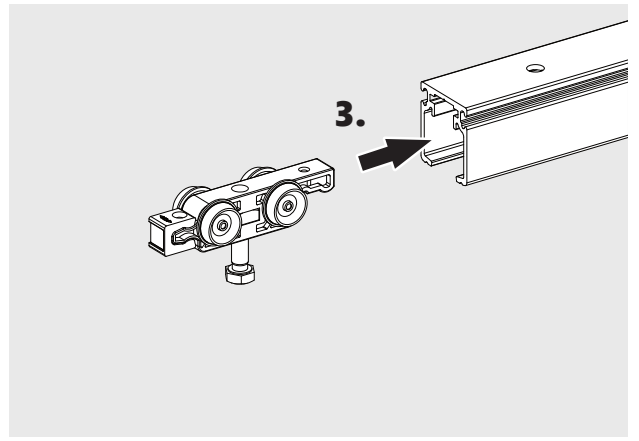

INSTALLATION INSTRUCTION

SLIDING DOOR HARDWARE

2

3

4

5