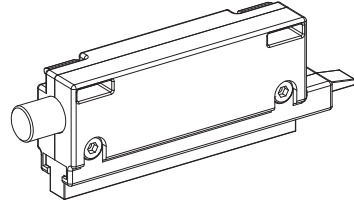

INSTALLATION INSTRUCTION

SLIDING DOOR HARDWARE

article number 0160221

Push to open
for sliding doors
starting at 24" (610 mm)
up to 176 lb (80 kg)

INSTALLATION INSTRUCTION

SLIDING DOOR HARDWARE

2

3