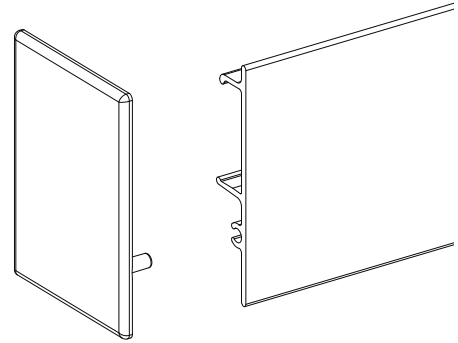

INSTALLATION INSTRUCTION

SLIDING DOOR HARDWARE

article number 0160210-02, 0160210-05, 0160211-02, 0160211-05, 0160212-02, 0160212-05

Valance and end caps
for sliding track hardware
with standard wood mounts

Wall mounting

Top mounting

INSTALLATION INSTRUCTION

SLIDING DOOR HARDWARE

INSTALLATION INSTRUCTION

SLIDING DOOR HARDWARE

1 Top mounting

INSTALLATION INSTRUCTION