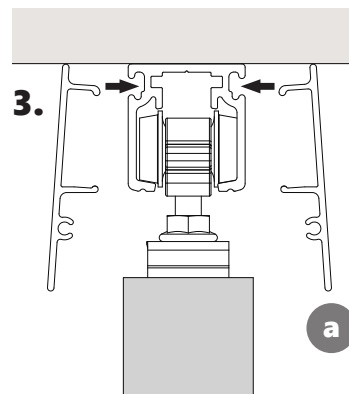

INSTALLATION INSTRUCTION

SLIDING DOOR HARDWARE

article number 0160210-02, 0160210-05, 0160211-02, 0160211-05, 0160212-02, 0160212-05

Valance and end caps
for sliding track hardware
with standard wood mounts

Wall mounting

Top mounting

INSTALLATION INSTRUCTION

SLIDING DOOR HARDWARE

INSTALLATION INSTRUCTION

SLIDING DOOR HARDWARE

1 Top mounting

INSTALLATION INSTRUCTION