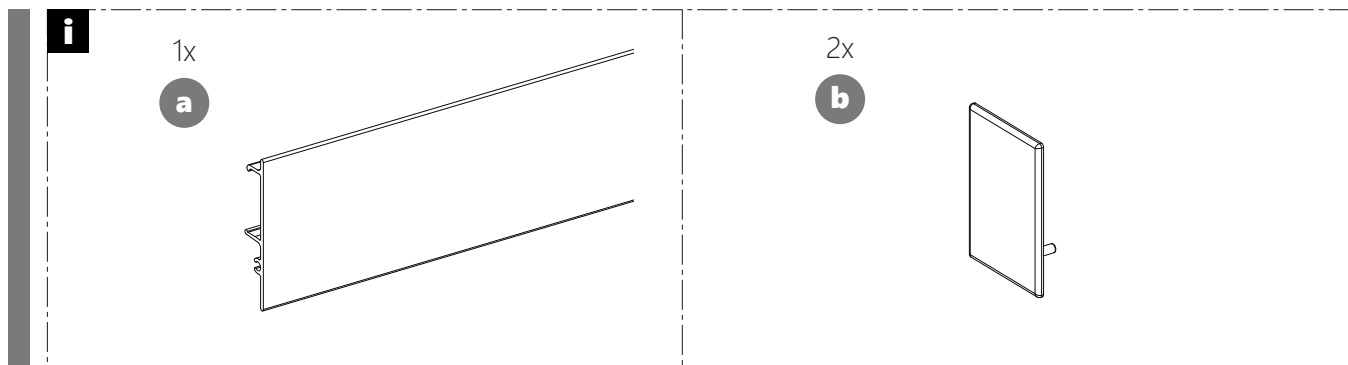

INSTALLATION INSTRUCTION

SLIDING DOOR HARDWARE

article number 0160210-02, 0160210-05, 0160211-02, 0160211-05, 0160212-02, 0160212-05

Valance and end caps
for sliding track hardware
with standard wood mounts

Wall mounting

Top mounting

INSTALLATION INSTRUCTION

SLIDING DOOR HARDWARE

INSTALLATION INSTRUCTION

SLIDING DOOR HARDWARE

1 Top mounting

INSTALLATION INSTRUCTION