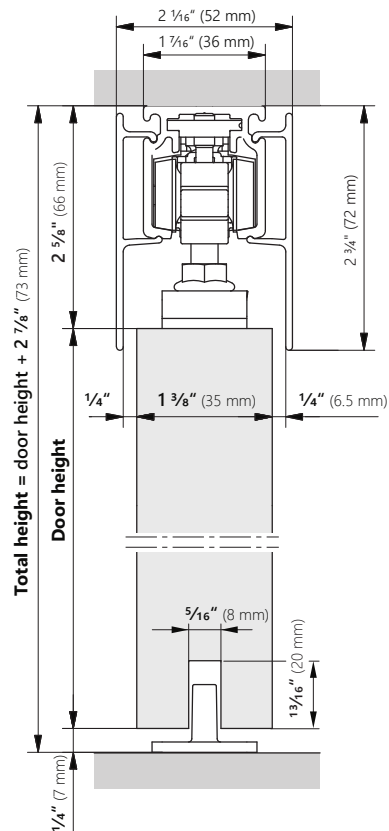

INSTALLATION INSTRUCTION

SLIDING DOOR HARDWARE

article number 0160210-02, 0160210-05, 0160211-02, 0160211-05, 0160212-02, 0160212-05

Valance and end caps
for sliding track hardware
with standard wood mounts

Wall mounting

Top mounting

INSTALLATION INSTRUCTION

SLIDING DOOR HARDWARE

INSTALLATION INSTRUCTION

SLIDING DOOR HARDWARE

1 Top mounting

INSTALLATION INSTRUCTION