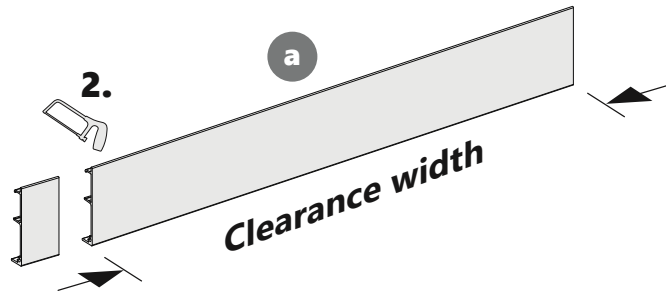

INSTALLATION INSTRUCTION

SLIDING DOOR HARDWARE

article number 0160210-02, 0160210-05, 0160211-02, 0160211-05, 0160212-02, 0160212-05

Valance and end caps
for sliding track hardware
with standard wood mounts

Wall mounting

Top mounting

INSTALLATION INSTRUCTION

SLIDING DOOR HARDWARE

INSTALLATION INSTRUCTION

SLIDING DOOR HARDWARE

1 Top mounting

INSTALLATION INSTRUCTION