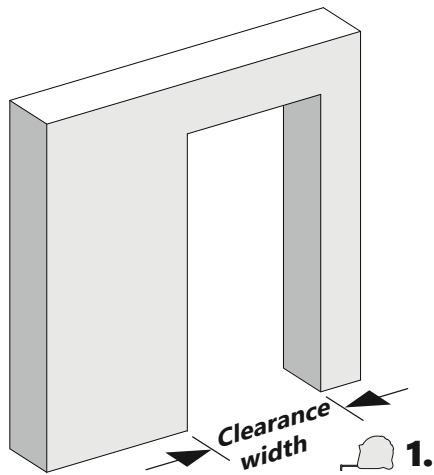

INSTALLATION INSTRUCTION

SLIDING DOOR HARDWARE

article number 0160210-02, 0160210-05, 0160211-02, 0160211-05, 0160212-02, 0160212-05

Valance and end caps
for sliding track hardware
with standard wood mounts

Wall mounting

Top mounting

INSTALLATION INSTRUCTION

SLIDING DOOR HARDWARE

INSTALLATION INSTRUCTION

SLIDING DOOR HARDWARE

1 Top mounting

INSTALLATION INSTRUCTION