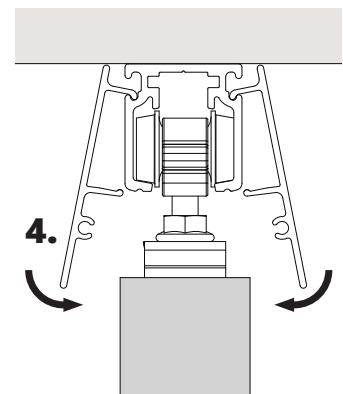

INSTALLATION INSTRUCTION

SLIDING DOOR HARDWARE

article number 0160210-02, 0160210-05, 0160211-02, 0160211-05, 0160212-02, 0160212-05

Valance and end caps
for sliding track hardware
with standard wood mounts

Wall mounting

Top mounting

INSTALLATION INSTRUCTION

SLIDING DOOR HARDWARE

INSTALLATION INSTRUCTION

SLIDING DOOR HARDWARE

1 Top mounting

INSTALLATION INSTRUCTION