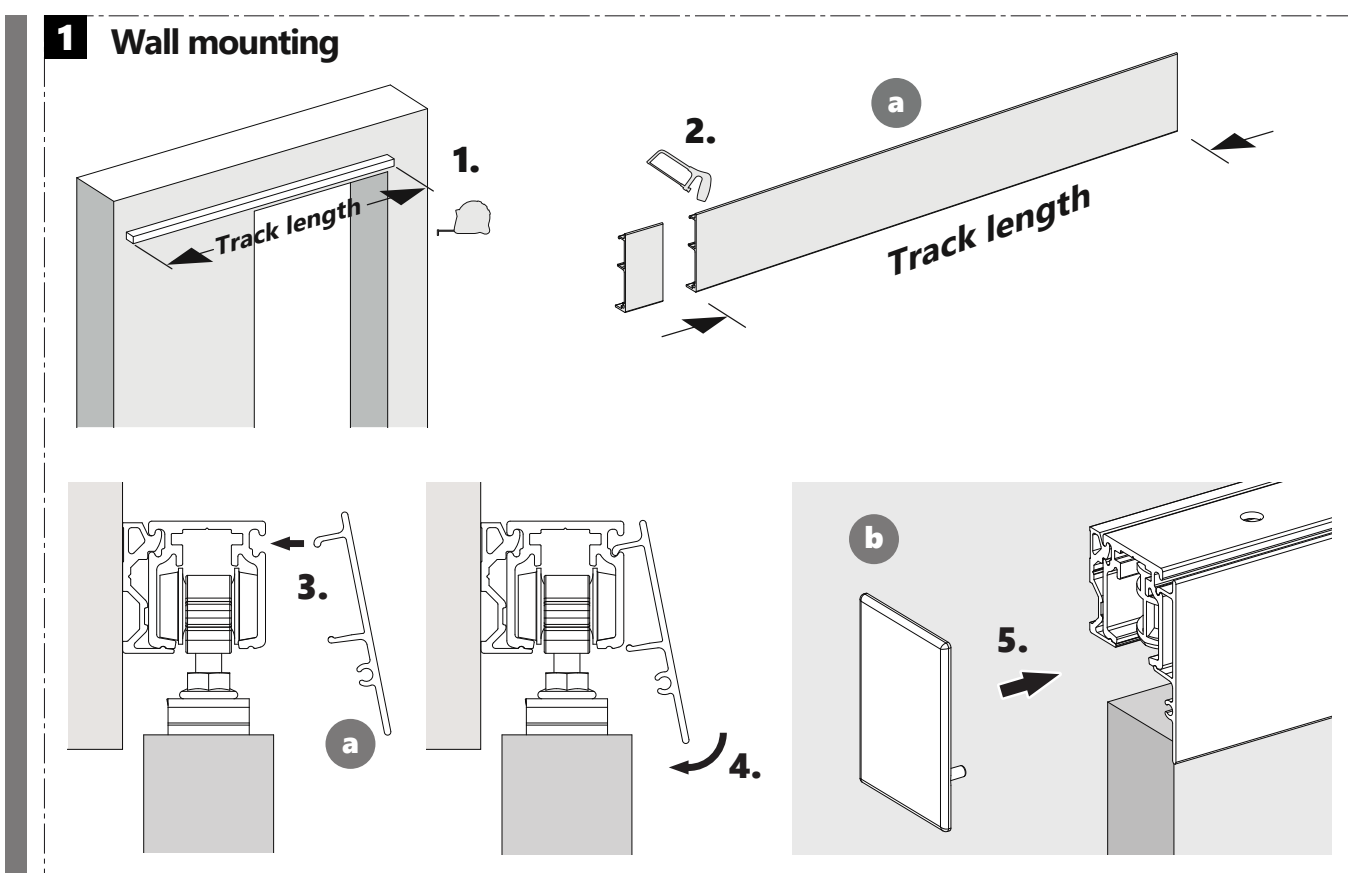

INSTALLATION INSTRUCTION

SLIDING DOOR HARDWARE

article number 0160210-02, 0160210-05, 0160211-02, 0160211-05, 0160212-02, 0160212-05

Valance and end caps
for sliding track hardware
with standard wood mounts

Wall mounting

Top mounting

INSTALLATION INSTRUCTION

SLIDING DOOR HARDWARE

INSTALLATION INSTRUCTION

SLIDING DOOR HARDWARE

1 Top mounting

INSTALLATION INSTRUCTION