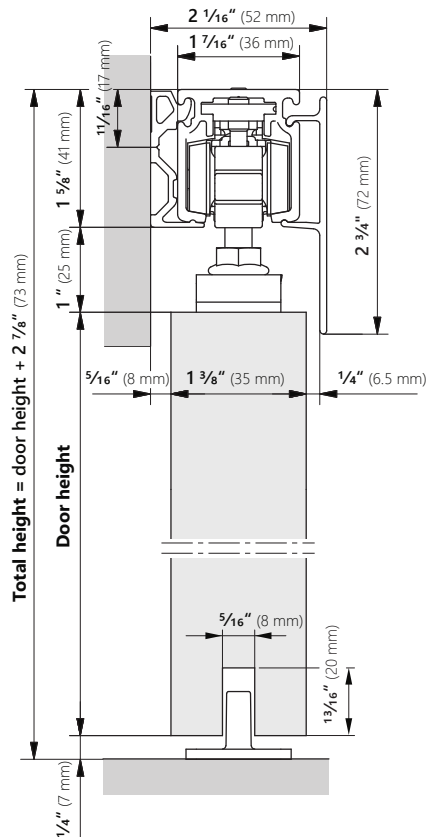

INSTALLATION INSTRUCTION

SLIDING DOOR HARDWARE

article number 0160210-02, 0160210-05, 0160211-02, 0160211-05, 0160212-02, 0160212-05

Valance and end caps
for sliding track hardware
with standard wood mounts

Wall mounting

Top mounting

INSTALLATION INSTRUCTION

SLIDING DOOR HARDWARE

INSTALLATION INSTRUCTION

SLIDING DOOR HARDWARE

1 Top mounting

INSTALLATION INSTRUCTION