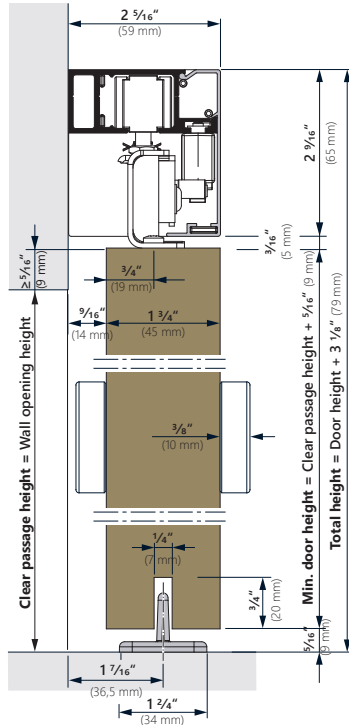

FALKENSTEIN

**JUST
ONE SET**

FOR WOOD AND
FRAMELESS GLASS
DOORS

BOXtrack LITE

Modern barn door track for wood and glass doors

TECHNICAL SPECIFICATIONS

Door thickness: 1" to 1-3/4" wood, 3/8" frameless glass
Load capacity: 143 lb
Set includes: Extruded aluminum track and valance, end caps, ball bearing carriages, mounting hardware for wood and frameless glass panels, floor guides for both applications, Soft Close units, glue-on pull cups with matching finish

WOOD DOORS

1-3/8" (35 mm)

1-3/4" (45 mm)

GLASS DOORS

3/8" (10 mm)

Min. track length: 2 x door width - 3/16"

Door height	Total height	Recommended passage height	Door width	Recommended passage width	SKU	Finish
78"	81 1/8"	≤ 78"	24"	≤ 21 5/8"	0520037	stainless steel look
80"	83 1/8"	≤ 80"	28"	≤ 25 5/8"		
84"	87 1/8"	≤ 84"	30"	≤ 27 5/8"		
			32"	≤ 29 5/8"	0520038	black anodized
			36"	≤ 33 5/8"		