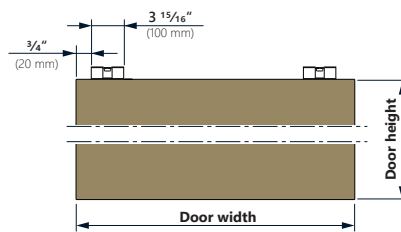

FALKENSTEIN

**JUST
ONE SET**

FOR WOOD AND
FRAMELESS GLASS
DOORS

BOXtrack LITE

Modern barn door track for wood and glass doors

TECHNICAL SPECIFICATIONS

Door thickness: 1" to 1-3/4" wood, 3/8" frameless glass
Load capacity: 143 lb
Set includes: Extruded aluminum track and valance, end caps, ball bearing carriages, mounting hardware for wood and frameless glass panels, floor guides for both applications, Soft Close units, glue-on pull cups with matching finish

WOOD DOORS

1-3/8" (35 mm)

1-3/4" (45 mm)

GLASS DOORS

3/8" (10 mm)

Min. track length: 2 x door width - 3/16"

Door height	Total height	Recommended passage height	Door width	Recommended passage width	SKU	Finish
78"	81 1/8"	≤ 78"	24"	≤ 21 5/8"	0520037	stainless steel look
80"	83 1/8"	≤ 80"	28"	≤ 25 5/8"		
84"	87 1/8"	≤ 84"	30"	≤ 27 5/8"		
			32"	≤ 29 5/8"	0520038	black anodized
			36"	≤ 33 5/8"		