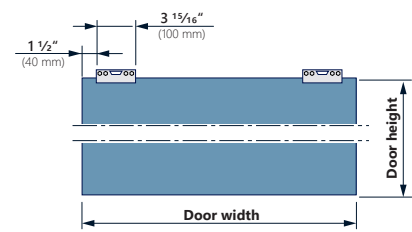

FALKENSTEIN

**JUST
ONE SET**

FOR WOOD AND
FRAMELESS GLASS
DOORS

BOXtrack LITE

Modern barn door track for wood and glass doors

TECHNICAL SPECIFICATIONS

Door thickness: 1" to 1-3/4" wood, 3/8" frameless glass
Load capacity: 143 lb
Set includes: Extruded aluminum track and valance, end caps, ball bearing carriages, mounting hardware for wood and frameless glass panels, floor guides for both applications, Soft Close units, glue-on pull cups with matching finish

WOOD DOORS

1-3/8" (35 mm)

1-3/4" (45 mm)

GLASS DOORS

3/8" (10 mm)

Min. track length: 2 x door width - 3/16"

Door height	Total height	Recommended passage height	Door width	Recommended passage width	SKU	Finish
78"	81 1/8"	≤ 78"	24"	≤ 21 5/8"	0520037	stainless steel look
80"	83 1/8"	≤ 80"	28"	≤ 25 5/8"		
84"	87 1/8"	≤ 84"	30"	≤ 27 5/8"		
			32"	≤ 29 5/8"	0520038	black anodized
			36"	≤ 33 5/8"		