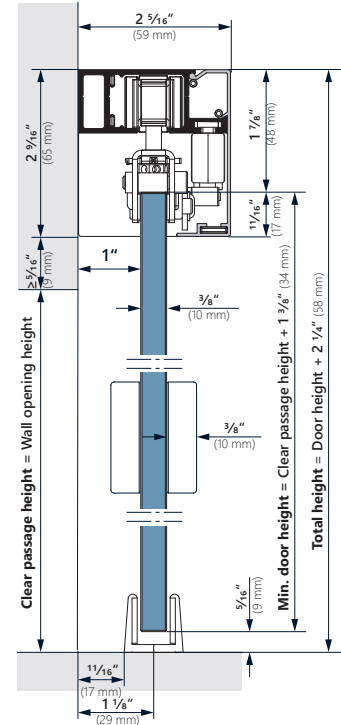

FALKENSTEIN

**JUST
ONE SET**

FOR WOOD AND
FRAMELESS GLASS
DOORS

BOXtrack LITE

Modern barn door track for wood and glass doors

TECHNICAL SPECIFICATIONS

Door thickness: 1" to 1-3/4" wood, 3/8" frameless glass
Load capacity: 143 lb
Set includes: Extruded aluminum track and valance, end caps, ball bearing carriages, mounting hardware for wood and frameless glass panels, floor guides for both applications, Soft Close units, glue-on pull cups with matching finish

WOOD DOORS

1-3/8" (35 mm)

1-3/4" (45 mm)

GLASS DOORS

3/8" (10 mm)

Min. track length: 2 x door width - 3/16"

Door height	Total height	Recommended passage height	Door width	Recommended passage width	SKU	Finish
78"	81 1/8"	≤ 78"	24"	≤ 21 5/8"	0520037	stainless steel look
80"	83 1/8"	≤ 80"	28"	≤ 25 5/8"		
84"	87 1/8"	≤ 84"	30"	≤ 27 5/8"		
			32"	≤ 29 5/8"	0520038	black anodized
			36"	≤ 33 5/8"		