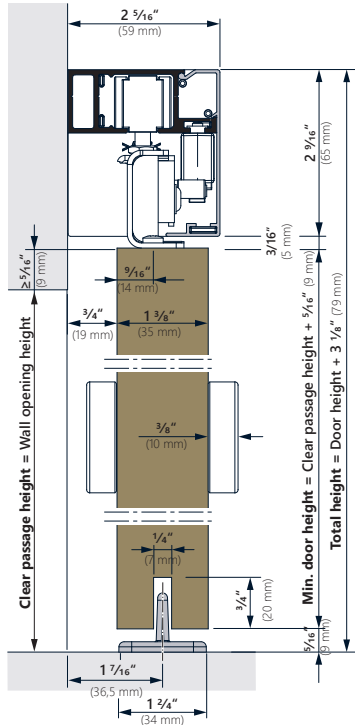

FALKENSTEIN

**JUST
ONE SET**

FOR WOOD AND
FRAMELESS GLASS
DOORS

BOXtrack LITE

Modern barn door track for wood and glass doors

TECHNICAL SPECIFICATIONS

Door thickness: 1" to 1-3/4" wood, 3/8" frameless glass
Load capacity: 143 lb
Set includes: Extruded aluminum track and valance, end caps, ball bearing carriages, mounting hardware for wood and frameless glass panels, floor guides for both applications, Soft Close units, glue-on pull cups with matching finish

WOOD DOORS

1-3/8" (35 mm)

1-3/4" (45 mm)

GLASS DOORS

3/8" (10 mm)

Min. track length: 2 x door width - 3/16"

Door height	Total height	Recommended passage height	Door width	Recommended passage width	SKU	Finish
78"	81 1/8"	≤ 78"	24"	≤ 21 5/8"	0520037	stainless steel look
80"	83 1/8"	≤ 80"	28"	≤ 25 5/8"		
84"	87 1/8"	≤ 84"	30"	≤ 27 5/8"		
			32"	≤ 29 5/8"	0520038	black anodized
			36"	≤ 33 5/8"		