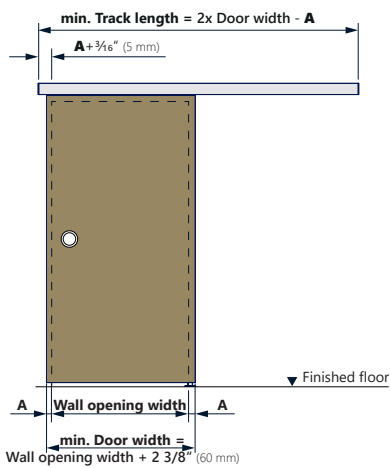

FALKENSTEIN

**JUST
ONE SET**

FOR WOOD AND
FRAMELESS GLASS
DOORS

BOXtrack LITE

Modern barn door track for wood and glass doors

TECHNICAL SPECIFICATIONS

Door thickness: 1" to 1-3/4" wood, 3/8" frameless glass
Load capacity: 143 lb
Set includes: Extruded aluminum track and valance, end caps, ball bearing carriages, mounting hardware for wood and frameless glass panels, floor guides for both applications, Soft Close units, glue-on pull cups with matching finish

WOOD DOORS

1-3/8" (35 mm)

1-3/4" (45 mm)

GLASS DOORS

3/8" (10 mm)

Min. track length: 2 x door width - 3/16"

Door height	Total height	Recommended passage height	Door width	Recommended passage width	SKU	Finish
78"	81 1/8"	≤ 78"	24"	≤ 21 5/8"	0520037	stainless steel look
80"	83 1/8"	≤ 80"	28"	≤ 25 5/8"		
84"	87 1/8"	≤ 84"	30"	≤ 27 5/8"		
			32"	≤ 29 5/8"	0520038	black anodized
			36"	≤ 33 5/8"		