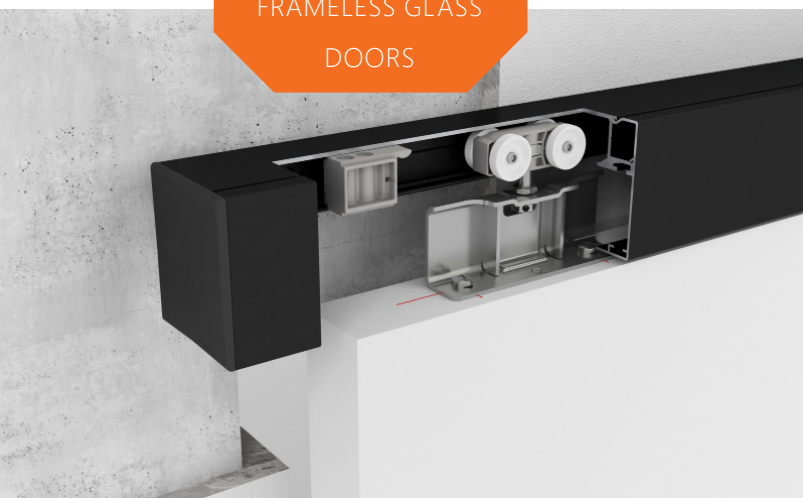

FALKENSTEIN

**JUST
ONE SET**

FOR WOOD AND
FRAMELESS GLASS
DOORS

BOXtrack LITE

Modern barn door track for wood and glass doors

TECHNICAL SPECIFICATIONS

Door thickness: 1" to 1-3/4" wood, 3/8" frameless glass
Load capacity: 143 lb
Set includes: Extruded aluminum track and valance, end caps, ball bearing carriages, mounting hardware for wood and frameless glass panels, floor guides for both applications, Soft Close units, glue-on pull cups with matching finish

WOOD DOORS

1-3/8" (35 mm)

1-3/4" (45 mm)

GLASS DOORS

3/8" (10 mm)

Min. track length: 2 x door width - 3/16"

Door height	Total height	Recommended passage height	Door width	Recommended passage width	SKU	Finish
78"	81 1/8"	≤ 78"	24"	≤ 21 5/8"	0520037	stainless steel look
80"	83 1/8"	≤ 80"	28"	≤ 25 5/8"		
84"	87 1/8"	≤ 84"	30"	≤ 27 5/8"		
			32"	≤ 29 5/8"	0520038	black anodized
			36"	≤ 33 5/8"		