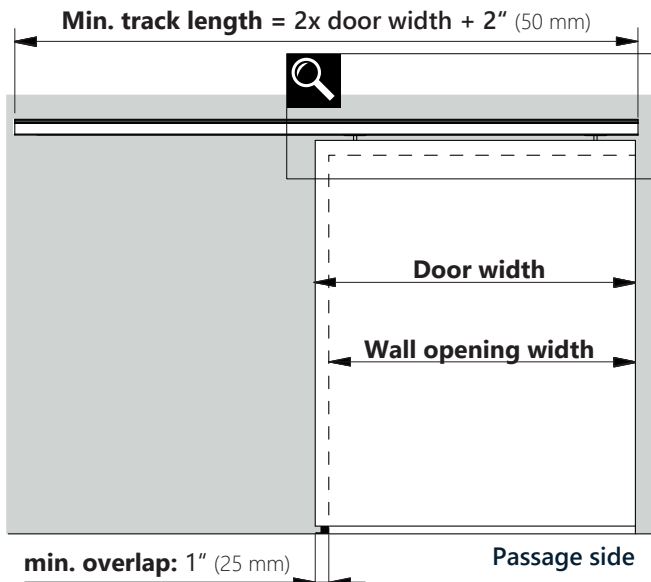

Profiles

- 0160210-02 Clip-On Valance 2m (78-3/4"), for **wood** doors, **silver** (EV1)
- 0160210-05 Clip-On Valance 3m (118-1/8"), for **wood** doors, **silver** (EV1)
- 0160211-02 Clip-On Valance 2m (78-3/4"), for **wood** doors, **stainless steel look** (C31)
- 0160211-05 Clip-On Valance 3m (118-1/8"), for **wood** doors, **stainless steel look** (C31)
- 0160212-02 Clip-On Valance 2m (78-3/4"), for **wood** doors, **black anodized** (C35)
- 0160212-05 Clip-On Valance 2m (78-3/4"), for **wood** doors, **black anodized** (C35)
- 0160213-02 Clip-On Valance 2m (78-3/4"), for **glass** doors, **silver** (EV1)
- 0160213-05 Clip-On Valance 3m (118-1/8"), for **glass** doors, **silver** (EV1)
- 0160214-02 Clip-On Valance 2m (78-3/4"), for **glass** doors, **stainless steel look** (C31)
- 0160214-05 Clip-On Valance 3m (118-1/8"), for **glass** doors, **stainless steel look** (C31)
- 0160215-02 Clip-On Valance 2m (78-3/4"), for **glass** doors, **black anodized** (C35)
- 0160215-05 Clip-On Valance 2m (78-3/4"), for **glass** doors, **black anodized** (C35)
- 0160216-02 Wall Mounting Profile 2m (78-3/4"), max. 176 lb
- 0160216-05 Wall Mounting Profile 3m (118-1/8"), max. 176 lb)

DOOR MOUNT OPTIONS

WOOD BASIC WOOD RECESSED GLASS CLAMPS GLASS CLAMPS W/ VALANCE

WITH OPTIONAL CLIP-ON TRACK VALANCE AND WALL MOUNTING PROFILE

WITH OPTIONAL CLIP-ON TRACK VALANCE

¹ With push to open: 3 7/8" (98 mm)

DOOR MOUNT OPTIONS

WOOD BASIC

WOOD RECESSED

GLASS CLAMPS

GLASS CLAMPS W/ VALANCE

DOOR MOUNT OPTIONS

WOOD BASIC WOOD RECESSED **GLASS CLAMPS** GLASS CLAMPS W/ VALANCE

WITH OPTIONAL CLIP-ON TRACK VALANCE AND WALL MOUNTING PROFILE

WITH OPTIONAL CLIP-ON TRACK VALANCE

DOOR MOUNT OPTIONS

WOOD BASIC

WOOD RECESSED

GLASS CLAMPS

GLASS CLAMPS W/ VALANCE

¹ With push to open: $2 \frac{7}{8}''$ (73 mm)