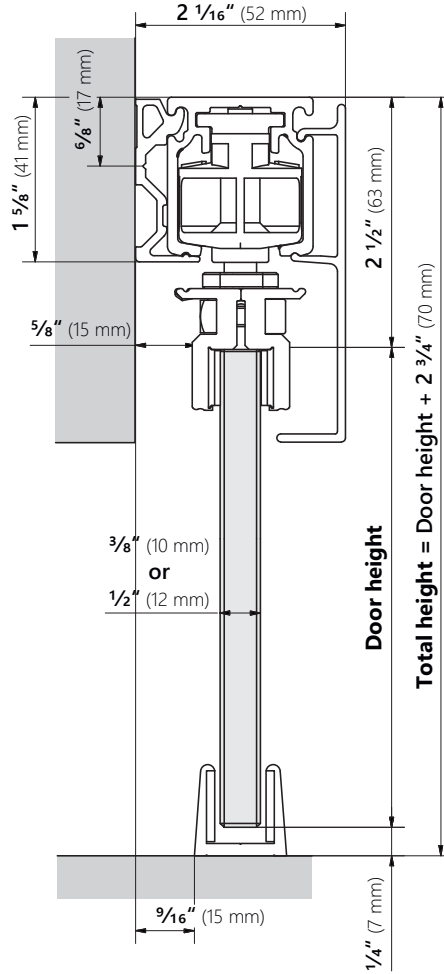

- 0160220 Soft Close (single), max. 176 lb, min. 24" door width (34" for both directions)
- 0160221 Push To Open, max. 176 lb, min. 24" door width (26" with pocket side Soft Close)
- 0160223 Upgraded Wheels, max. 265 lb
- 0160226 Track Connector, optional connector for biparting setups to align tracks
- 0160227 Sync, for biparting wood doors (basic mount only), max. 176 lb per panel

Profiles

- 0160210-02 Clip-On Valance 2m (78-3/4"), for **wood** doors, **silver** (EV1)
- 0160210-05 Clip-On Valance 3m (118-1/8"), for **wood** doors, **silver** (EV1)
- 0160211-02 Clip-On Valance 2m (78-3/4"), for **wood** doors, **stainless steel look** (C31)
- 0160211-05 Clip-On Valance 3m (118-1/8"), for **wood** doors, **stainless steel look** (C31)
- 0160212-02 Clip-On Valance 2m (78-3/4"), for **wood** doors, **black anodized** (C35)
- 0160212-05 Clip-On Valance 2m (78-3/4"), for **wood** doors, **black anodized** (C35)
- 0160213-02 Clip-On Valance 2m (78-3/4"), for **glass** doors, **silver** (EV1)
- 0160213-05 Clip-On Valance 3m (118-1/8"), for **glass** doors, **silver** (EV1)
- 0160214-02 Clip-On Valance 2m (78-3/4"), for **glass** doors, **stainless steel look** (C31)
- 0160214-05 Clip-On Valance 3m (118-1/8"), for **glass** doors, **stainless steel look** (C31)
- 0160215-02 Clip-On Valance 2m (78-3/4"), for **glass** doors, **black anodized** (C35)
- 0160215-05 Clip-On Valance 2m (78-3/4"), for **glass** doors, **black anodized** (C35)
- 0160216-02 Wall Mounting Profile 2m (78-3/4"), max. 176 lb
- 0160216-05 Wall Mounting Profile 3m (118-1/8"), max. 176 lb)

DOOR MOUNT OPTIONS

WOOD BASIC WOOD RECESSED GLASS CLAMPS GLASS CLAMPS W/ VALANCE

WITH OPTIONAL CLIP-ON TRACK VALANCE AND WALL MOUNTING PROFILE

WITH OPTIONAL CLIP-ON TRACK VALANCE

¹ With push to open: 3 7/8" (98 mm)

WITH OPTIONAL CLIP-ON TRACK VALANCE

DOOR MOUNT OPTIONS

WOOD BASIC

WOOD RECESSED

GLASS CLAMPS

GLASS CLAMPS W/ VALANCE

¹ With push to open: $2 \frac{7}{8}''$ (73 mm)