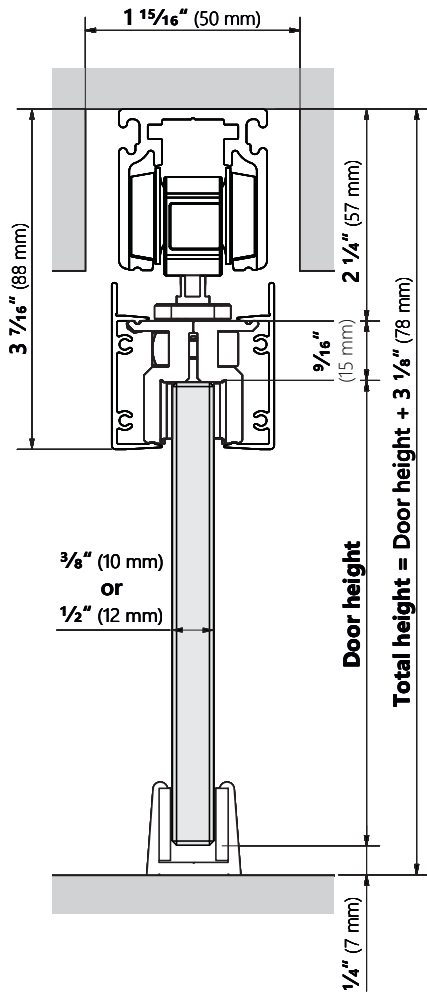

- 0160220 Soft Close (single), max. 176 lb, min. 24" door width (34" for both directions)
- 0160221 Push To Open, max. 176 lb, min. 24" door width (26" with pocket side Soft Close)
- 0160223 Upgraded Wheels, max. 265 lb
- 0160226 Track Connector, optional connector for biparting setups to align tracks
- 0160227 Sync, for biparting wood doors (basic mount only), max. 176 lb per panel

Profiles

- 0160210-02 Clip-On Valance 2m (78-3/4"), for **wood** doors, **silver** (EV1)
- 0160210-05 Clip-On Valance 3m (118-1/8"), for **wood** doors, **silver** (EV1)
- 0160211-02 Clip-On Valance 2m (78-3/4"), for **wood** doors, **stainless steel look** (C31)
- 0160211-05 Clip-On Valance 3m (118-1/8"), for **wood** doors, **stainless steel look** (C31)
- 0160212-02 Clip-On Valance 2m (78-3/4"), for **wood** doors, **black anodized** (C35)
- 0160212-05 Clip-On Valance 2m (78-3/4"), for **wood** doors, **black anodized** (C35)
- 0160213-02 Clip-On Valance 2m (78-3/4"), for **glass** doors, **silver** (EV1)
- 0160213-05 Clip-On Valance 3m (118-1/8"), for **glass** doors, **silver** (EV1)
- 0160214-02 Clip-On Valance 2m (78-3/4"), for **glass** doors, **stainless steel look** (C31)
- 0160214-05 Clip-On Valance 3m (118-1/8"), for **glass** doors, **stainless steel look** (C31)
- 0160215-02 Clip-On Valance 2m (78-3/4"), for **glass** doors, **black anodized** (C35)
- 0160215-05 Clip-On Valance 2m (78-3/4"), for **glass** doors, **black anodized** (C35)
- 0160216-02 Wall Mounting Profile 2m (78-3/4"), max. 176 lb
- 0160216-05 Wall Mounting Profile 3m (118-1/8"), max. 176 lb)

DOOR MOUNT OPTIONS

WOOD BASIC WOOD RECESSED GLASS CLAMPS GLASS CLAMPS W/ VALANCE

WITH OPTIONAL CLIP-ON TRACK VALANCE AND WALL MOUNTING PROFILE

WITH OPTIONAL CLIP-ON TRACK VALANCE

¹ With push to open: 3 7/8" (98 mm)

WITH OPTIONAL CLIP-ON TRACK VALANCE

DOOR MOUNT OPTIONS

WOOD BASIC

WOOD RECESSED

GLASS CLAMPS

GLASS CLAMPS W/ VALANCE

¹ With push to open: $2 \frac{7}{8}''$ (73 mm)