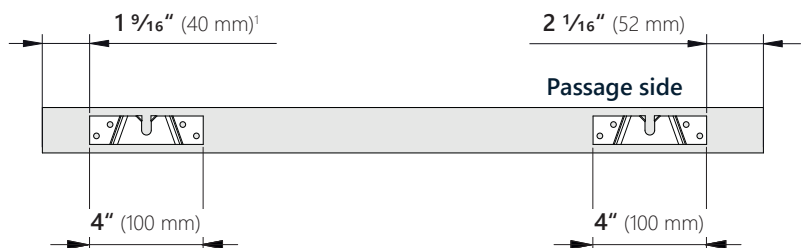

DOOR MOUNT OPTIONS

WOOD BASIC   WOOD RECESSED   GLASS CLAMPS   GLASS CLAMPS W/ VALANCE

WITH OPTIONAL CLIP-ON TRACK VALANCE AND WALL MOUNTING PROFILE

WITH OPTIONAL CLIP-ON TRACK VALANCE

¹ With push to open: 3 7/8" (98 mm)