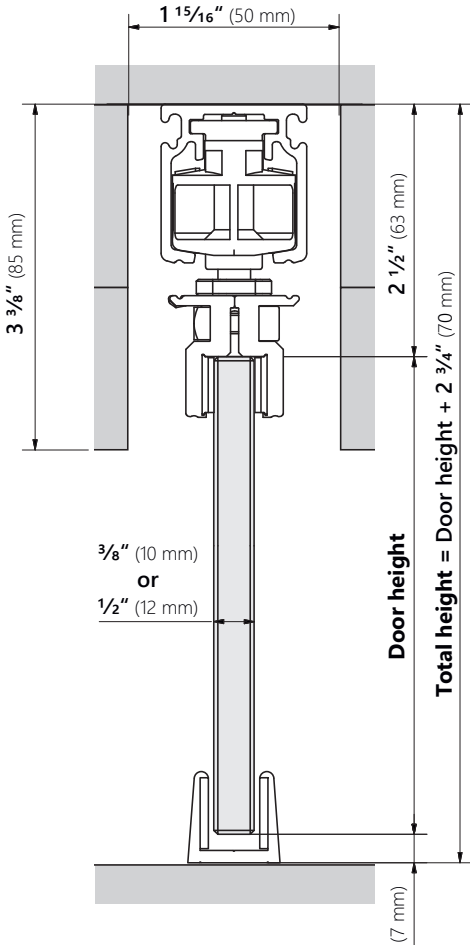

- 0160220 Soft Close (single), max. 176 lb, min. 24" door width (34" for both directions)
- 0160221 Push To Open, max. 176 lb, min. 24" door width (26" with pocket side Soft Close)
- 0160223 Upgraded Wheels, max. 265 lb
- 0160226 Track Connector, optional connector for biparting setups to align tracks
- 0160227 Sync, for biparting wood doors (basic mount only), max. 176 lb per panel

Profiles

- 0160210-02 Clip-On Valance 2m (78-3/4"), for **wood** doors, **silver** (EV1)
- 0160210-05 Clip-On Valance 3m (118-1/8"), for **wood** doors, **silver** (EV1)
- 0160211-02 Clip-On Valance 2m (78-3/4"), for **wood** doors, **stainless steel look** (C31)
- 0160211-05 Clip-On Valance 3m (118-1/8"), for **wood** doors, **stainless steel look** (C31)
- 0160212-02 Clip-On Valance 2m (78-3/4"), for **wood** doors, **black anodized** (C35)
- 0160212-05 Clip-On Valance 2m (78-3/4"), for **wood** doors, **black anodized** (C35)
- 0160213-02 Clip-On Valance 2m (78-3/4"), for **glass** doors, **silver** (EV1)
- 0160213-05 Clip-On Valance 3m (118-1/8"), for **glass** doors, **silver** (EV1)
- 0160214-02 Clip-On Valance 2m (78-3/4"), for **glass** doors, **stainless steel look** (C31)
- 0160214-05 Clip-On Valance 3m (118-1/8"), for **glass** doors, **stainless steel look** (C31)
- 0160215-02 Clip-On Valance 2m (78-3/4"), for **glass** doors, **black anodized** (C35)
- 0160215-05 Clip-On Valance 2m (78-3/4"), for **glass** doors, **black anodized** (C35)
- 0160216-02 Wall Mounting Profile 2m (78-3/4"), max. 176 lb
- 0160216-05 Wall Mounting Profile 3m (118-1/8"), max. 176 lb)

DOOR MOUNT OPTIONS

WOOD BASIC WOOD RECESSED GLASS CLAMPS GLASS CLAMPS W/ VALANCE

WITH OPTIONAL CLIP-ON TRACK VALANCE AND WALL MOUNTING PROFILE

WITH OPTIONAL CLIP-ON TRACK VALANCE

¹ With push to open: 3 7/8" (98 mm)

WITH OPTIONAL CLIP-ON TRACK VALANCE

DOOR MOUNT OPTIONS

WOOD BASIC

WOOD RECESSED

GLASS CLAMPS

GLASS CLAMPS W/ VALANCE

¹ With push to open: $2 \frac{7}{8}''$ (73 mm)