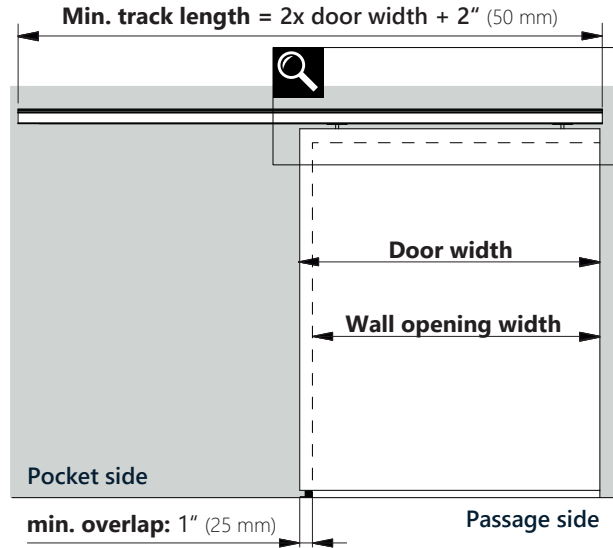

Profiles

- 0160210-02 Clip-On Valance 2m (78-3/4"), for **wood** doors, **silver** (EV1)
- 0160210-05 Clip-On Valance 3m (118-1/8"), for **wood** doors, **silver** (EV1)
- 0160211-02 Clip-On Valance 2m (78-3/4"), for **wood** doors, **stainless steel look** (C31)
- 0160211-05 Clip-On Valance 3m (118-1/8"), for **wood** doors, **stainless steel look** (C31)
- 0160212-02 Clip-On Valance 2m (78-3/4"), for **wood** doors, **black anodized** (C35)
- 0160212-05 Clip-On Valance 2m (78-3/4"), for **wood** doors, **black anodized** (C35)
- 0160213-02 Clip-On Valance 2m (78-3/4"), for **glass** doors, **silver** (EV1)
- 0160213-05 Clip-On Valance 3m (118-1/8"), for **glass** doors, **silver** (EV1)
- 0160214-02 Clip-On Valance 2m (78-3/4"), for **glass** doors, **stainless steel look** (C31)
- 0160214-05 Clip-On Valance 3m (118-1/8"), for **glass** doors, **stainless steel look** (C31)
- 0160215-02 Clip-On Valance 2m (78-3/4"), for **glass** doors, **black anodized** (C35)
- 0160215-05 Clip-On Valance 2m (78-3/4"), for **glass** doors, **black anodized** (C35)
- 0160216-02 Wall Mounting Profile 2m (78-3/4"), max. 176 lb
- 0160216-05 Wall Mounting Profile 3m (118-1/8"), max. 176 lb)

DOOR MOUNT OPTIONS

WOOD BASIC WOOD RECESSED GLASS CLAMPS GLASS CLAMPS W/ VALANCE

WITH OPTIONAL CLIP-ON TRACK VALANCE AND WALL MOUNTING PROFILE

WITH OPTIONAL CLIP-ON TRACK VALANCE

¹ With push to open: 3 7/8" (98 mm)

WITH OPTIONAL CLIP-ON TRACK VALANCE

DOOR MOUNT OPTIONS

WOOD BASIC

WOOD RECESSED

GLASS CLAMPS

GLASS CLAMPS W/ VALANCE

¹ With push to open: $2 \frac{7}{8}''$ (73 mm)