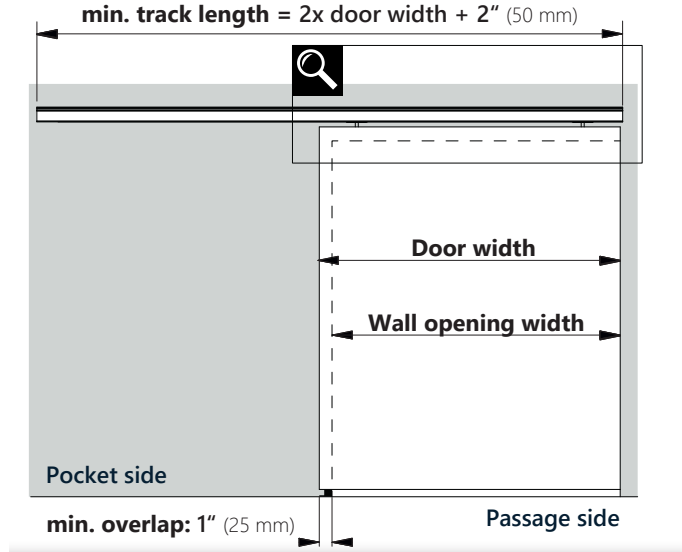

Profiles

- 0160210-02 Clip-On Valance 2m (78-3/4"), for **wood** doors, **silver** (EV1)
- 0160210-05 Clip-On Valance 3m (118-1/8"), for **wood** doors, **silver** (EV1)
- 0160211-02 Clip-On Valance 2m (78-3/4"), for **wood** doors, **stainless steel look** (C31)
- 0160211-05 Clip-On Valance 3m (118-1/8"), for **wood** doors, **stainless steel look** (C31)
- 0160212-02 Clip-On Valance 2m (78-3/4"), for **wood** doors, **black anodized** (C35)
- 0160212-05 Clip-On Valance 2m (78-3/4"), for **wood** doors, **black anodized** (C35)
- 0160213-02 Clip-On Valance 2m (78-3/4"), for **glass** doors, **silver** (EV1)
- 0160213-05 Clip-On Valance 3m (118-1/8"), for **glass** doors, **silver** (EV1)
- 0160214-02 Clip-On Valance 2m (78-3/4"), for **glass** doors, **stainless steel look** (C31)
- 0160214-05 Clip-On Valance 3m (118-1/8"), for **glass** doors, **stainless steel look** (C31)
- 0160215-02 Clip-On Valance 2m (78-3/4"), for **glass** doors, **black anodized** (C35)
- 0160215-05 Clip-On Valance 2m (78-3/4"), for **glass** doors, **black anodized** (C35)
- 0160216-02 Wall Mounting Profile 2m (78-3/4"), max. 176 lb
- 0160216-05 Wall Mounting Profile 3m (118-1/8"), max. 176 lb)

DOOR MOUNT OPTIONS

WOOD BASIC WOOD RECESSED GLASS CLAMPS GLASS CLAMPS W/ VALANCE

WITH OPTIONAL CLIP-ON TRACK VALANCE AND WALL MOUNTING PROFILE

WITH OPTIONAL CLIP-ON TRACK VALANCE

¹ With push to open: 3 7/8" (98 mm)

DOOR MOUNT OPTIONS

WOOD BASIC

WOOD RECESSED

GLASS CLAMPS

GLASS CLAMPS W/ VALANCE

DOOR MOUNT OPTIONS

WOOD BASIC WOOD RECESSED **GLASS CLAMPS** GLASS CLAMPS W/ VALANCE

WITH OPTIONAL CLIP-ON TRACK VALANCE AND WALL MOUNTING PROFILE

WITH OPTIONAL CLIP-ON TRACK VALANCE

DOOR MOUNT OPTIONS

WOOD BASIC

WOOD RECESSED

GLASS CLAMPS

GLASS CLAMPS W/ VALANCE

¹ With push to open: $2 \frac{7}{8}''$ (73 mm)