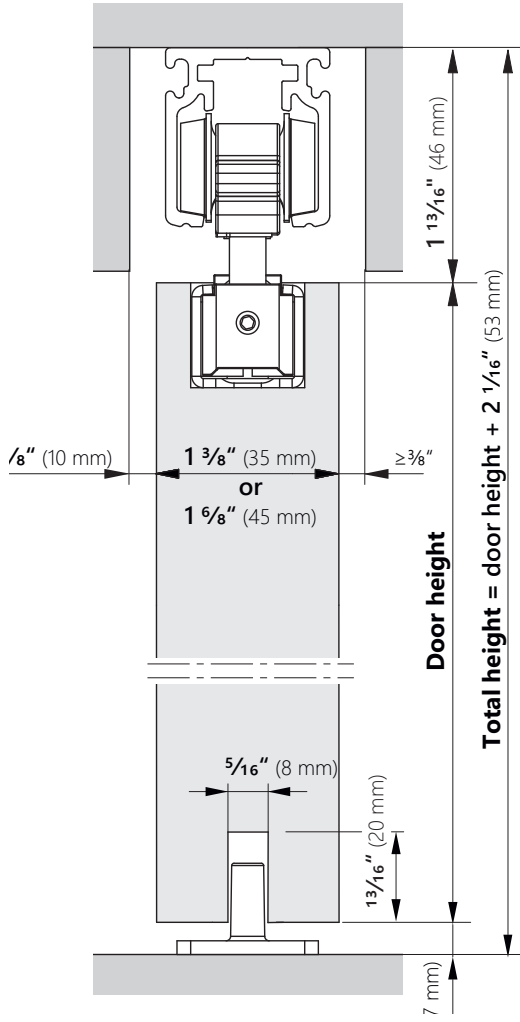

DOOR MOUNT OPTIONS

WOOD BASIC

WOOD RECESSED

GLASS CLAMPS

GLASS CLAMPS W/ VALANCE