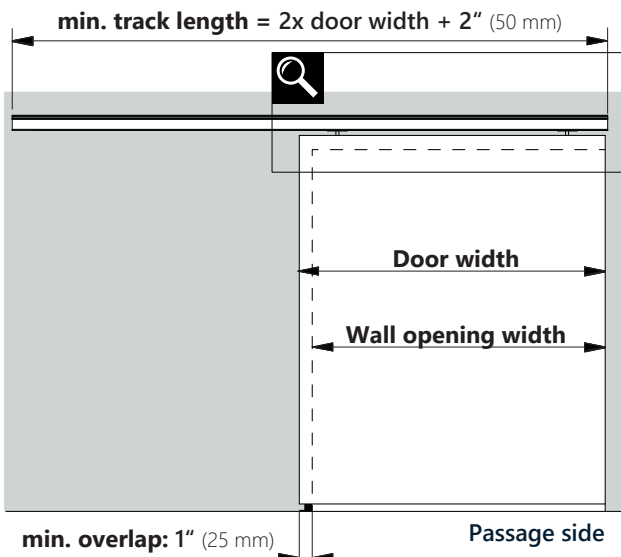

- 0160220 Soft Close (single), max. 176 lb, min. 24" door width (34" for both directions)
- 0160221 Push To Open, max. 176 lb, min. 24" door width (26" with pocket side Soft Close)
- 0160223 Upgraded Wheels, max. 265 lb
- 0160226 Track Connector, optional connector for biparting setups to align tracks
- 0160227 Sync, for biparting wood doors (basic mount only), max. 176 lb per panel

Profiles

- 0160210-02 Clip-On Valance 2m (78-3/4"), for **wood** doors, **silver** (EV1)
- 0160210-05 Clip-On Valance 3m (118-1/8"), for **wood** doors, **silver** (EV1)
- 0160211-02 Clip-On Valance 2m (78-3/4"), for **wood** doors, **stainless steel look** (C31)
- 0160211-05 Clip-On Valance 3m (118-1/8"), for **wood** doors, **stainless steel look** (C31)
- 0160212-02 Clip-On Valance 2m (78-3/4"), for **wood** doors, **black anodized** (C35)
- 0160212-05 Clip-On Valance 2m (78-3/4"), for **wood** doors, **black anodized** (C35)
- 0160213-02 Clip-On Valance 2m (78-3/4"), for **glass** doors, **silver** (EV1)
- 0160213-05 Clip-On Valance 3m (118-1/8"), for **glass** doors, **silver** (EV1)
- 0160214-02 Clip-On Valance 2m (78-3/4"), for **glass** doors, **stainless steel look** (C31)
- 0160214-05 Clip-On Valance 3m (118-1/8"), for **glass** doors, **stainless steel look** (C31)
- 0160215-02 Clip-On Valance 2m (78-3/4"), for **glass** doors, **black anodized** (C35)
- 0160215-05 Clip-On Valance 2m (78-3/4"), for **glass** doors, **black anodized** (C35)
- 0160216-02 Wall Mounting Profile 2m (78-3/4"), max. 176 lb
- 0160216-05 Wall Mounting Profile 3m (118-1/8"), max. 176 lb)

DOOR MOUNT OPTIONS

WOOD BASIC WOOD RECESSED GLASS CLAMPS GLASS CLAMPS W/ VALANCE

WITH OPTIONAL CLIP-ON TRACK VALANCE AND WALL MOUNTING PROFILE

WITH OPTIONAL CLIP-ON TRACK VALANCE

¹ With push to open: 3 7/8" (98 mm)