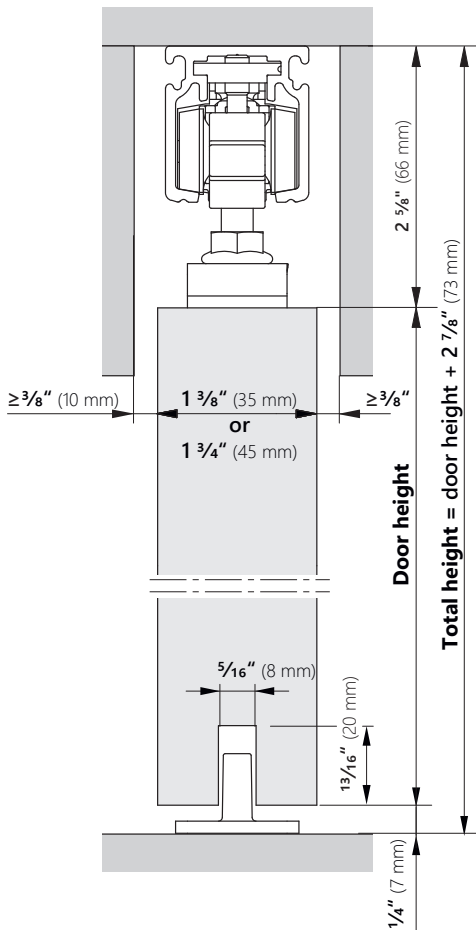

- 0160220 Soft Close (single), max. 176 lb, min. 24" door width (34" for both directions)
- 0160221 Push To Open, max. 176 lb, min. 24" door width (26" with pocket side Soft Close)
- 0160223 Upgraded Wheels, max. 265 lb
- 0160226 Track Connector, optional connector for biparting setups to align tracks
- 0160227 Sync, for biparting wood doors (basic mount only), max. 176 lb per panel

Profiles

- 0160210-02 Clip-On Valance 2m (78-3/4"), for **wood** doors, **silver** (EV1)
- 0160210-05 Clip-On Valance 3m (118-1/8"), for **wood** doors, **silver** (EV1)
- 0160211-02 Clip-On Valance 2m (78-3/4"), for **wood** doors, **stainless steel look** (C31)
- 0160211-05 Clip-On Valance 3m (118-1/8"), for **wood** doors, **stainless steel look** (C31)
- 0160212-02 Clip-On Valance 2m (78-3/4"), for **wood** doors, **black anodized** (C35)
- 0160212-05 Clip-On Valance 2m (78-3/4"), for **wood** doors, **black anodized** (C35)
- 0160213-02 Clip-On Valance 2m (78-3/4"), for **glass** doors, **silver** (EV1)
- 0160213-05 Clip-On Valance 3m (118-1/8"), for **glass** doors, **silver** (EV1)
- 0160214-02 Clip-On Valance 2m (78-3/4"), for **glass** doors, **stainless steel look** (C31)
- 0160214-05 Clip-On Valance 3m (118-1/8"), for **glass** doors, **stainless steel look** (C31)
- 0160215-02 Clip-On Valance 2m (78-3/4"), for **glass** doors, **black anodized** (C35)
- 0160215-05 Clip-On Valance 2m (78-3/4"), for **glass** doors, **black anodized** (C35)
- 0160216-02 Wall Mounting Profile 2m (78-3/4"), max. 176 lb
- 0160216-05 Wall Mounting Profile 3m (118-1/8"), max. 176 lb)

DOOR MOUNT OPTIONS

WOOD BASIC WOOD RECESSED GLASS CLAMPS GLASS CLAMPS W/ VALANCE

WITH OPTIONAL CLIP-ON TRACK VALANCE AND WALL MOUNTING PROFILE

WITH OPTIONAL CLIP-ON TRACK VALANCE

¹ With push to open: 3 7/8" (98 mm)