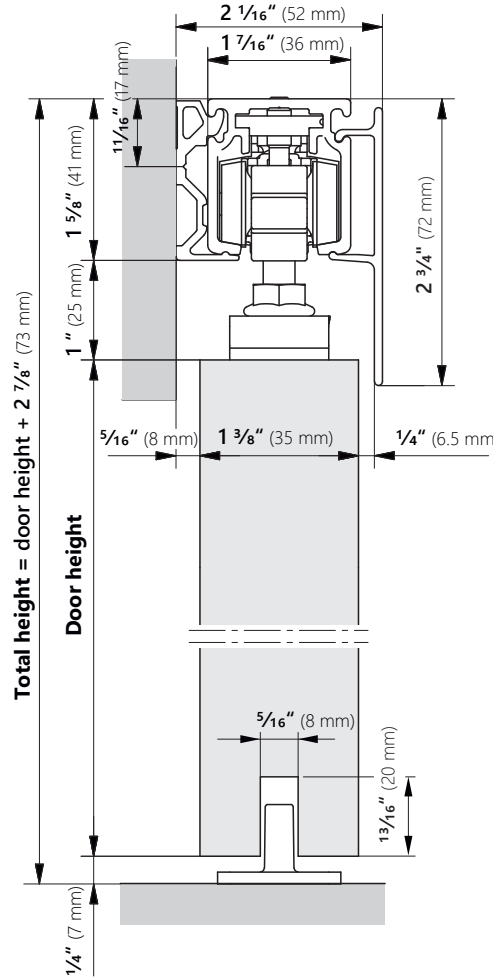

- 0160220 Soft Close (single), max. 176 lb, min. 24" door width (34" for both directions)
- 0160221 Push To Open, max. 176 lb, min. 24" door width (26" with pocket side Soft Close)
- 0160223 Upgraded Wheels, max. 265 lb
- 0160226 Track Connector, optional connector for biparting setups to align tracks
- 0160227 Sync, for biparting wood doors (basic mount only), max. 176 lb per panel

Profiles

- 0160210-02 Clip-On Valance 2m (78-3/4"), for **wood** doors, **silver** (EV1)
- 0160210-05 Clip-On Valance 3m (118-1/8"), for **wood** doors, **silver** (EV1)
- 0160211-02 Clip-On Valance 2m (78-3/4"), for **wood** doors, **stainless steel look** (C31)
- 0160211-05 Clip-On Valance 3m (118-1/8"), for **wood** doors, **stainless steel look** (C31)
- 0160212-02 Clip-On Valance 2m (78-3/4"), for **wood** doors, **black anodized** (C35)
- 0160212-05 Clip-On Valance 2m (78-3/4"), for **wood** doors, **black anodized** (C35)
- 0160213-02 Clip-On Valance 2m (78-3/4"), for **glass** doors, **silver** (EV1)
- 0160213-05 Clip-On Valance 3m (118-1/8"), for **glass** doors, **silver** (EV1)
- 0160214-02 Clip-On Valance 2m (78-3/4"), for **glass** doors, **stainless steel look** (C31)
- 0160214-05 Clip-On Valance 3m (118-1/8"), for **glass** doors, **stainless steel look** (C31)
- 0160215-02 Clip-On Valance 2m (78-3/4"), for **glass** doors, **black anodized** (C35)
- 0160215-05 Clip-On Valance 2m (78-3/4"), for **glass** doors, **black anodized** (C35)
- 0160216-02 Wall Mounting Profile 2m (78-3/4"), max. 176 lb
- 0160216-05 Wall Mounting Profile 3m (118-1/8"), max. 176 lb)

DOOR MOUNT OPTIONS

WOOD BASIC WOOD RECESSED GLASS CLAMPS GLASS CLAMPS W/ VALANCE

WITH OPTIONAL CLIP-ON TRACK VALANCE AND WALL MOUNTING PROFILE

WITH OPTIONAL CLIP-ON TRACK VALANCE

¹ With push to open: 3 7/8" (98 mm)