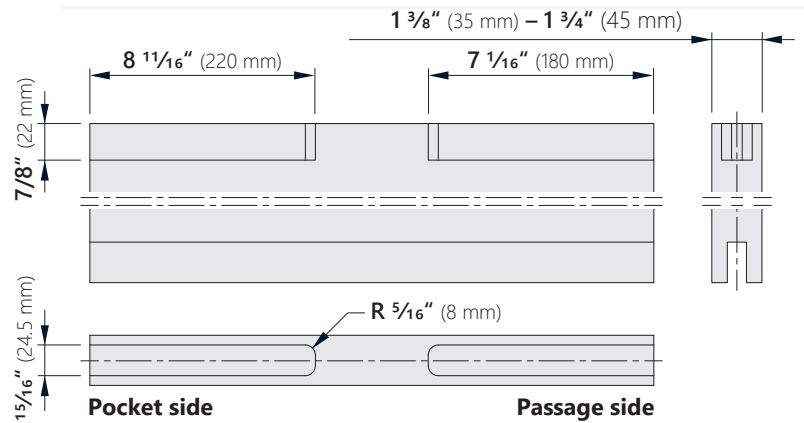

Profiles

- 0160210-02 Clip-On Valance 2m (78-3/4"), for **wood** doors, **silver** (EV1)
- 0160210-05 Clip-On Valance 3m (118-1/8"), for **wood** doors, **silver** (EV1)
- 0160211-02 Clip-On Valance 2m (78-3/4"), for **wood** doors, **stainless steel look** (C31)
- 0160211-05 Clip-On Valance 3m (118-1/8"), for **wood** doors, **stainless steel look** (C31)
- 0160212-02 Clip-On Valance 2m (78-3/4"), for **wood** doors, **black anodized** (C35)
- 0160212-05 Clip-On Valance 2m (78-3/4"), for **wood** doors, **black anodized** (C35)
- 0160213-02 Clip-On Valance 2m (78-3/4"), for **glass** doors, **silver** (EV1)
- 0160213-05 Clip-On Valance 3m (118-1/8"), for **glass** doors, **silver** (EV1)
- 0160214-02 Clip-On Valance 2m (78-3/4"), for **glass** doors, **stainless steel look** (C31)
- 0160214-05 Clip-On Valance 3m (118-1/8"), for **glass** doors, **stainless steel look** (C31)
- 0160215-02 Clip-On Valance 2m (78-3/4"), for **glass** doors, **black anodized** (C35)
- 0160215-05 Clip-On Valance 2m (78-3/4"), for **glass** doors, **black anodized** (C35)
- 0160216-02 Wall Mounting Profile 2m (78-3/4"), max. 176 lb
- 0160216-05 Wall Mounting Profile 3m (118-1/8"), max. 176 lb)

DOOR MOUNT OPTIONS

WOOD BASIC WOOD RECESSED GLASS CLAMPS GLASS CLAMPS W/ VALANCE

WITH OPTIONAL CLIP-ON TRACK VALANCE AND WALL MOUNTING PROFILE

WITH OPTIONAL CLIP-ON TRACK VALANCE

¹ With push to open: 3 7/8" (98 mm)

DOOR MOUNT OPTIONS

WOOD BASIC

WOOD RECESSED

GLASS CLAMPS

GLASS CLAMPS W/ VALANCE

DOOR MOUNT OPTIONS

WOOD BASIC WOOD RECESSED **GLASS CLAMPS** GLASS CLAMPS W/ VALANCE

WITH OPTIONAL CLIP-ON TRACK VALANCE AND WALL MOUNTING PROFILE

WITH OPTIONAL CLIP-ON TRACK VALANCE

DOOR MOUNT OPTIONS

WOOD BASIC

WOOD RECESSED

GLASS CLAMPS

GLASS CLAMPS W/ VALANCE

¹ With push to open: $2 \frac{7}{8}''$ (73 mm)