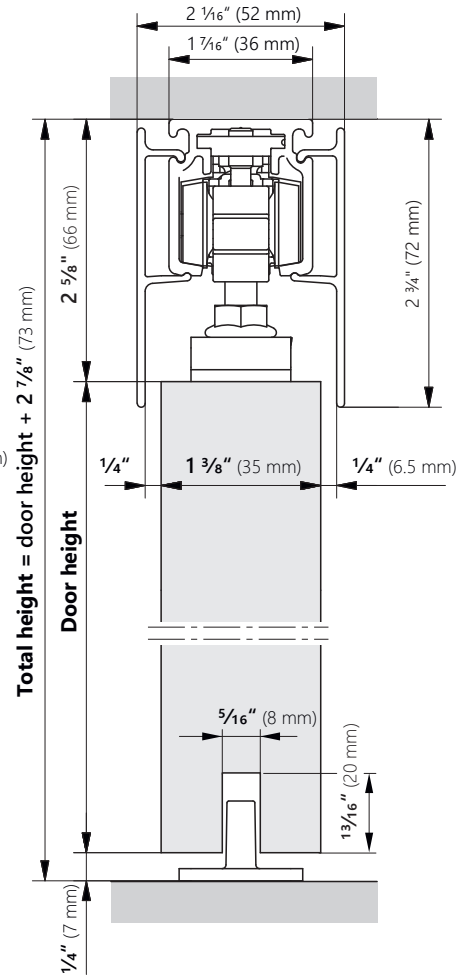

- 0160220 Soft Close (single), max. 176 lb, min. 24" door width (34" for both directions)
- 0160221 Push To Open, max. 176 lb, min. 24" door width (26" with pocket side Soft Close)
- 0160223 Upgraded Wheels, max. 265 lb
- 0160226 Track Connector, optional connector for biparting setups to align tracks
- 0160227 Sync, for biparting wood doors (basic mount only), max. 176 lb per panel

Profiles

- 0160210-02 Clip-On Valance 2m (78-3/4"), for **wood** doors, **silver** (EV1)
- 0160210-05 Clip-On Valance 3m (118-1/8"), for **wood** doors, **silver** (EV1)
- 0160211-02 Clip-On Valance 2m (78-3/4"), for **wood** doors, **stainless steel look** (C31)
- 0160211-05 Clip-On Valance 3m (118-1/8"), for **wood** doors, **stainless steel look** (C31)
- 0160212-02 Clip-On Valance 2m (78-3/4"), for **wood** doors, **black anodized** (C35)
- 0160212-05 Clip-On Valance 2m (78-3/4"), for **wood** doors, **black anodized** (C35)
- 0160213-02 Clip-On Valance 2m (78-3/4"), for **glass** doors, **silver** (EV1)
- 0160213-05 Clip-On Valance 3m (118-1/8"), for **glass** doors, **silver** (EV1)
- 0160214-02 Clip-On Valance 2m (78-3/4"), for **glass** doors, **stainless steel look** (C31)
- 0160214-05 Clip-On Valance 3m (118-1/8"), for **glass** doors, **stainless steel look** (C31)
- 0160215-02 Clip-On Valance 2m (78-3/4"), for **glass** doors, **black anodized** (C35)
- 0160215-05 Clip-On Valance 2m (78-3/4"), for **glass** doors, **black anodized** (C35)
- 0160216-02 Wall Mounting Profile 2m (78-3/4"), max. 176 lb
- 0160216-05 Wall Mounting Profile 3m (118-1/8"), max. 176 lb)

DOOR MOUNT OPTIONS

WOOD BASIC WOOD RECESSED GLASS CLAMPS GLASS CLAMPS W/ VALANCE

WITH OPTIONAL CLIP-ON TRACK VALANCE AND WALL MOUNTING PROFILE

WITH OPTIONAL CLIP-ON TRACK VALANCE

¹ With push to open: 3 7/8" (98 mm)