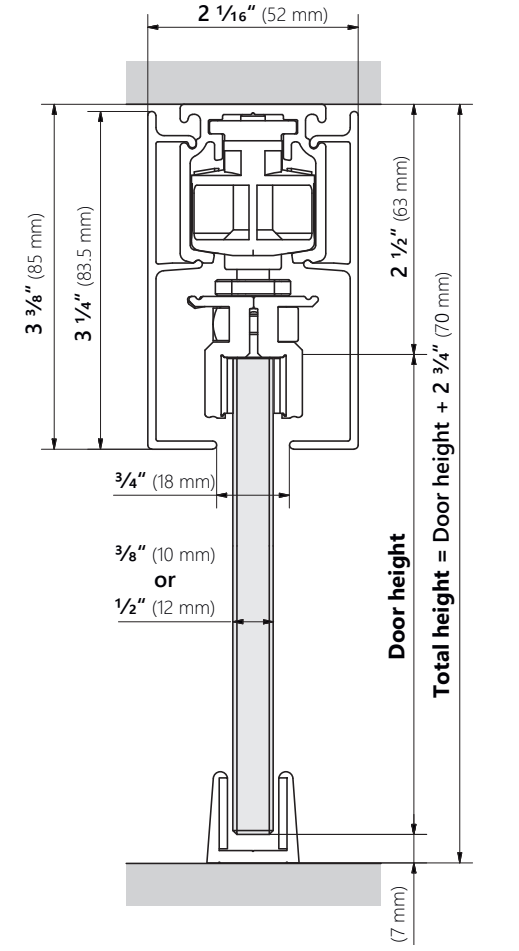

- 0160220 Soft Close (single), max. 176 lb, min. 24" door width (34" for both directions)
- 0160221 Push To Open, max. 176 lb, min. 24" door width (26" with pocket side Soft Close)
- 0160223 Upgraded Wheels, max. 265 lb
- 0160226 Track Connector, optional connector for biparting setups to align tracks
- 0160227 Sync, for biparting wood doors (basic mount only), max. 176 lb per panel

Profiles

- 0160210-02 Clip-On Valance 2m (78-3/4"), for **wood** doors, **silver** (EV1)
- 0160210-05 Clip-On Valance 3m (118-1/8"), for **wood** doors, **silver** (EV1)
- 0160211-02 Clip-On Valance 2m (78-3/4"), for **wood** doors, **stainless steel look** (C31)
- 0160211-05 Clip-On Valance 3m (118-1/8"), for **wood** doors, **stainless steel look** (C31)
- 0160212-02 Clip-On Valance 2m (78-3/4"), for **wood** doors, **black anodized** (C35)
- 0160212-05 Clip-On Valance 2m (78-3/4"), for **wood** doors, **black anodized** (C35)
- 0160213-02 Clip-On Valance 2m (78-3/4"), for **glass** doors, **silver** (EV1)
- 0160213-05 Clip-On Valance 3m (118-1/8"), for **glass** doors, **silver** (EV1)
- 0160214-02 Clip-On Valance 2m (78-3/4"), for **glass** doors, **stainless steel look** (C31)
- 0160214-05 Clip-On Valance 3m (118-1/8"), for **glass** doors, **stainless steel look** (C31)
- 0160215-02 Clip-On Valance 2m (78-3/4"), for **glass** doors, **black anodized** (C35)
- 0160215-05 Clip-On Valance 2m (78-3/4"), for **glass** doors, **black anodized** (C35)
- 0160216-02 Wall Mounting Profile 2m (78-3/4"), max. 176 lb
- 0160216-05 Wall Mounting Profile 3m (118-1/8"), max. 176 lb)

DOOR MOUNT OPTIONS

WOOD BASIC WOOD RECESSED GLASS CLAMPS GLASS CLAMPS W/ VALANCE

WITH OPTIONAL CLIP-ON TRACK VALANCE AND WALL MOUNTING PROFILE

WITH OPTIONAL CLIP-ON TRACK VALANCE

¹ With push to open: 3 7/8" (98 mm)

WITH OPTIONAL CLIP-ON TRACK VALANCE

DOOR MOUNT OPTIONS

WOOD BASIC

WOOD RECESSED

GLASS CLAMPS

GLASS CLAMPS W/ VALANCE

¹ With push to open: $2 \frac{7}{8}''$ (73 mm)