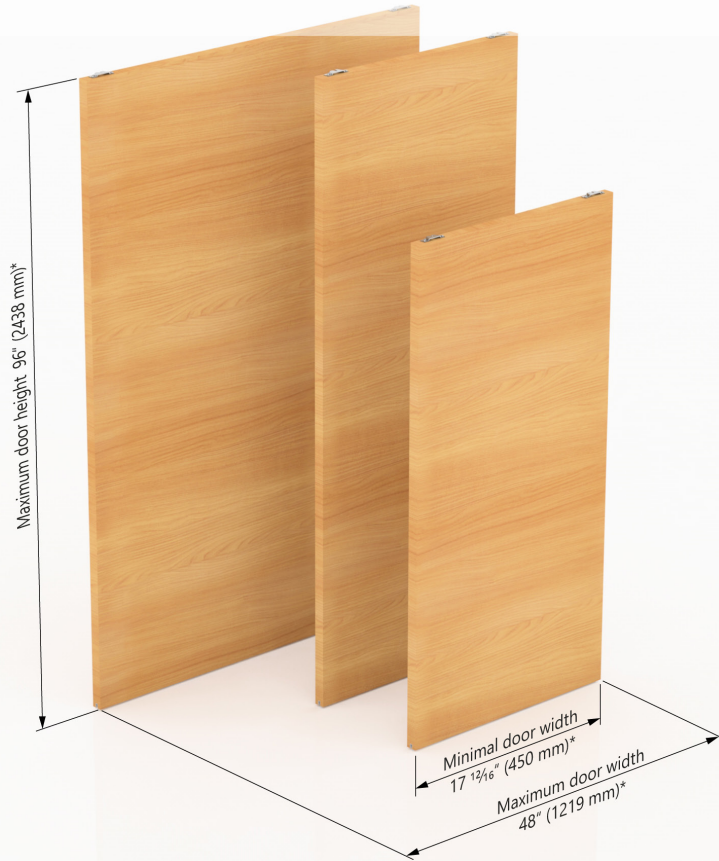

Advantages of the VARIOpocket

The Falkenstein VARIOpocket offers quick and easy installation, high quality parts and maximum flexibility. It's the ideal choice for those who prioritize comfort and reliability.

One pocket door system for the most popular door sizes.

*Millimeters supersede inches.