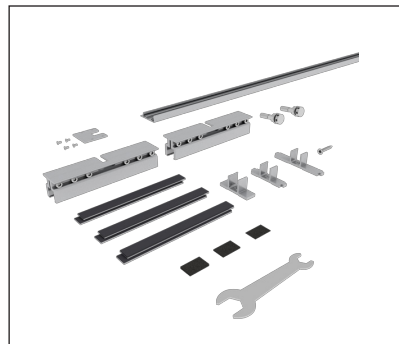

● A Perfect Match

Designed for 2x4 wood studs and 3 5/8" metal studs, the pocket will be flush with the framing, making it easy to install the drywall.

see the website

Accessories

The VARIOpocket is a testament to German craftsmanship at its finest. Our products are manufactured in Germany and stocked in the USA, ensuring they're ready for quick dispatch and ideal for efficient storage, thanks to compact packaging.

Select from an extensive variety to satisfy your customers distinct requirements.

Flush profile

A luxury solution that lets the door entrance merge seamlessly with the encompassing wall, offering a smooth interface between door and wall for a frameless, modern appearance.

Unlike the standard door fitting provided in every set, the hidden door panel fitting is incorporated into the wooden door panel itself. This decreases the gap between track and door. In combination with the frameless jamb it enables the door slab to be removed without opening the wall.