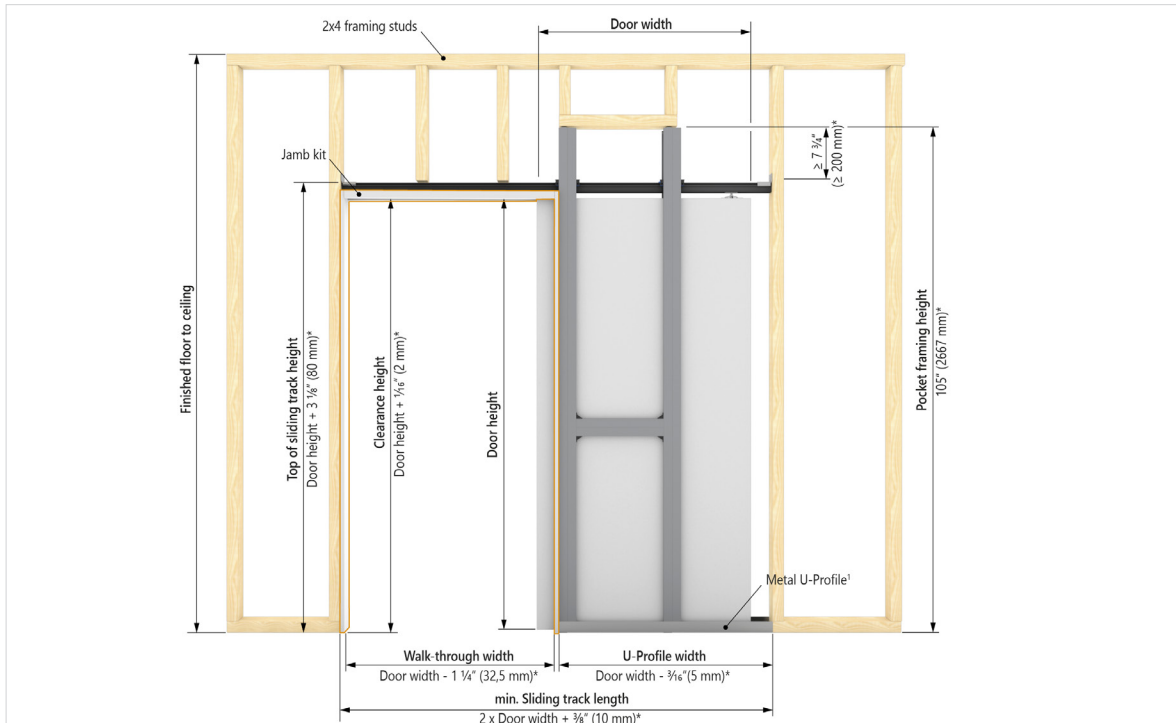

Unlike the standard door fitting provided in every set, the hidden door panel fitting is incorporated into the wooden door panel itself. This decreases the gap between track and door. In combination with the frameless jamb it enables the door slab to be removed without opening the wall.

Technical Specification

VARIOpocket with Jamb Kit

Rough Opening Guide

* Minimum required rough opening height. If you have enough headroom, you can install the pocket hardware without cutting the vertical pocket profiles. This requires a rough opening height of 108" or more.

Door width	Door height					
	80"		84"		96"	
	RO width	RO height	RO width	RO height	RO width	RO height
24"	48 3/8"	92"*	48 3/8"	96"*	48 3/8"	108"
26"	52 3/8"	92"*	52 3/8"	96"*	52 3/8"	108"
28"	56 3/8"	92"*	56 3/8"	96"*	56 3/8"	108"
30"	60 3/8"	92"*	60 3/8"	96"*	60 3/8"	108"
32"	64 3/8"	92"*	64 3/8"	96"*	64 3/8"	108"
34"	68 3/8"	92"*	68 3/8"	96"*	68 3/8"	108"
36"	72 3/8"	92"*	72 3/8"	96"*	72 3/8"	108"
38"	76 3/8"	92"*	76 3/8"	96"*	76 3/8"	108"
40"	80 3/8"	92"*	80 3/8"	96"*	80 3/8"	108"
42"	84 3/8"	92"*	84 3/8"	96"*	84 3/8"	108"
44"	88 3/8"	92"*	88 3/8"	96"*	88 3/8"	108"
46"	92 3/8"	92"*	92 3/8"	96"*	92 3/8"	108"
48"	96 3/8"	92"*	96 3/8"	96"*	96 3/8"	108"

Wood Door Panel

Sectional view of sliding track with jamb-kit and top mounts for wood doors.

Sectional view of the pocket side with wood door leaf.

Sectional view of the door stop side with wood door leaf.