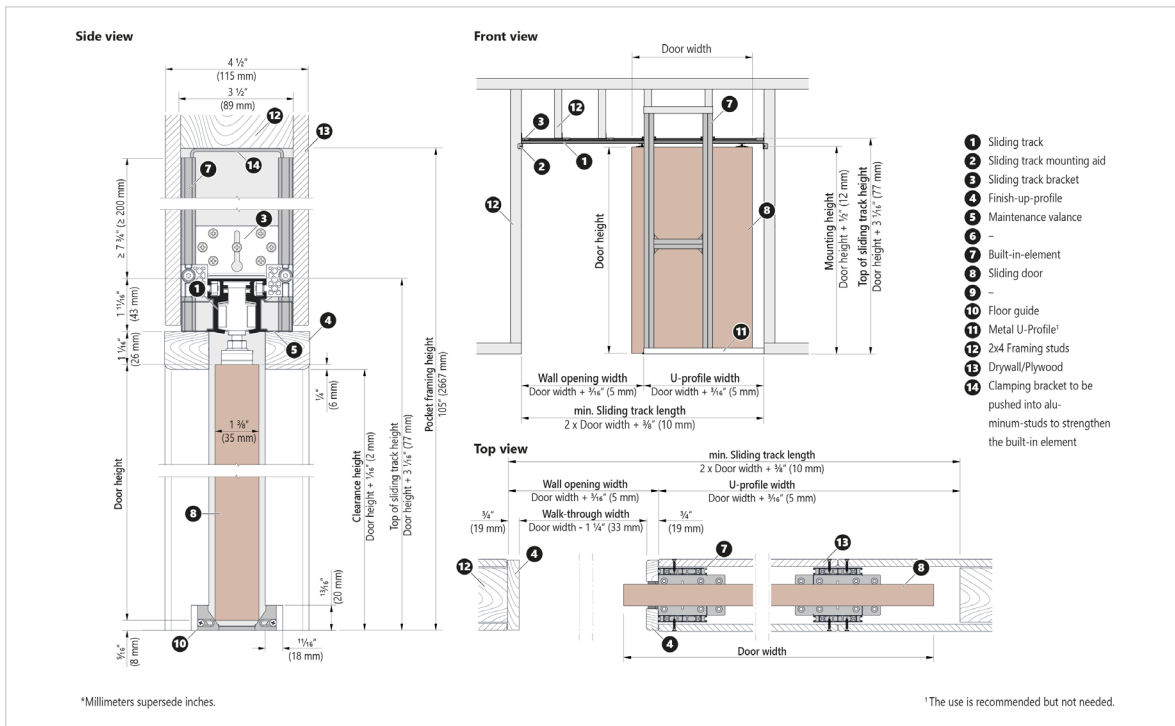

Unlike the standard door fitting provided in every set, the hidden door panel fitting is incorporated into the wooden door panel itself. This decreases the gap between track and door. In combination with the frameless jamb it enables the door slab to be removed without opening the wall.

Door width	Door height					
	80"		84"		96"	
	RO width	RO height	RO width	RO height	RO width	RO height
24"	48 3/8"	92"*	48 3/8"	96"*	48 3/8"	108"
26"	52 3/8"	92"*	52 3/8"	96"*	52 3/8"	108"
28"	56 3/8"	92"*	56 3/8"	96"*	56 3/8"	108"
30"	60 3/8"	92"*	60 3/8"	96"*	60 3/8"	108"
32"	64 3/8"	92"*	64 3/8"	96"*	64 3/8"	108"
34"	68 3/8"	92"*	68 3/8"	96"*	68 3/8"	108"
36"	72 3/8"	92"*	72 3/8"	96"*	72 3/8"	108"
38"	76 3/8"	92"*	76 3/8"	96"*	76 3/8"	108"
40"	80 3/8"	92"*	80 3/8"	96"*	80 3/8"	108"
42"	84 3/8"	92"*	84 3/8"	96"*	84 3/8"	108"
44"	88 3/8"	92"*	88 3/8"	96"*	88 3/8"	108"
46"	92 3/8"	92"*	92 3/8"	96"*	92 3/8"	108"
48"	96 3/8"	92"*	96 3/8"	96"*	96 3/8"	108"

Wood Door Panel

Sectional view of sliding track with jamb-kit and top mounts for wood doors.

Sectional view of the pocket side with wood door leaf.

Sectional view of the door stop side with wood door leaf.

*Millimeters supersede inches.

Technical Specification VARIOpocket with Jamb Kit

Glass Door Panel

Sectional view of the pocket side with frameless glass door.

Sectional view of the door stop side with frameless glass door.