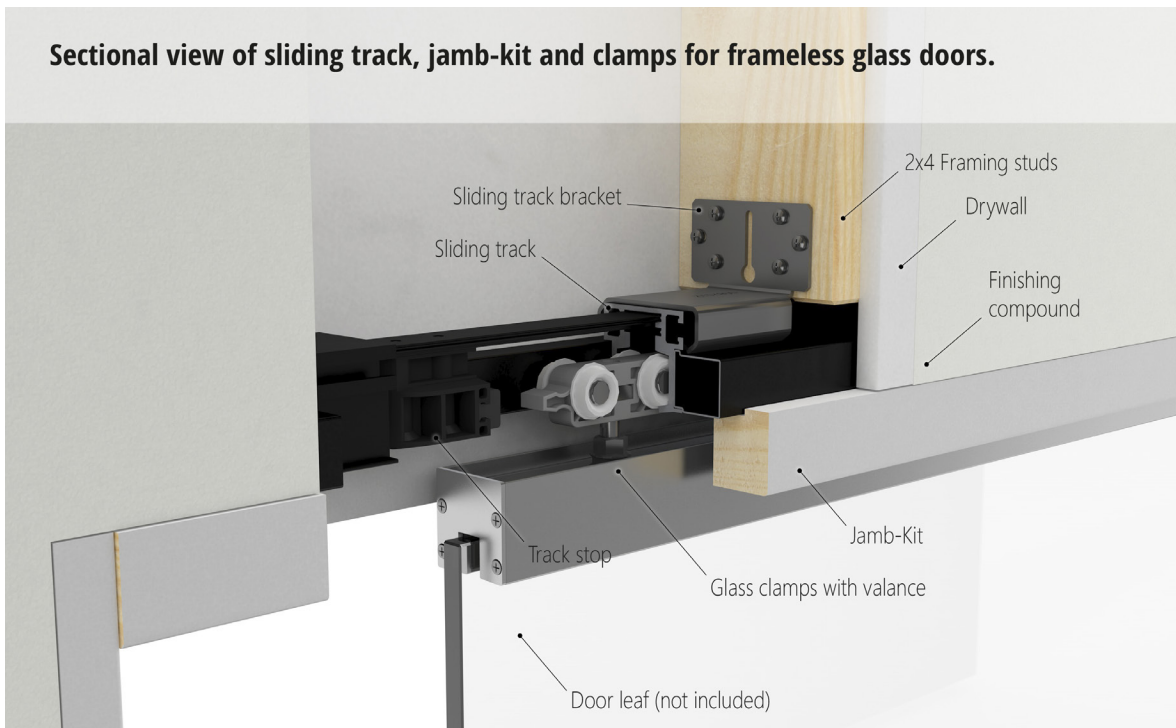

Wood Door Panel

Sectional view of sliding track with jamb-kit and top mounts for wood doors.

Sectional view of the pocket side with wood door leaf.

Sectional view of the door stop side with wood door leaf.

*Millimeters supersede inches.

Technical Specification VARIOpocket with Jamb Kit

Glass Door Panel

Sectional view of the pocket side with frameless glass door.

Sectional view of the door stop side with frameless glass door.

Technical Specification VARIOpocket **frameless**

Wood Door Panel

Maintenance valance in brushed stainless steel look. For use without casing.

Sectional view of sliding track, finish-up-profile and maintenance valance with top mounts for wood doors.