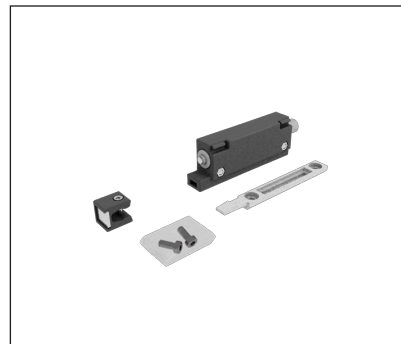

Push to Open

The Push to Open feature allows the door to be fully inserted into the pocket and just be pushed to get it out again (no finger pull needed). This function can be used stand-alone (min. 24" door width) or coupled with the one-sided soft close feature on the closing side for door panels starting from 27".