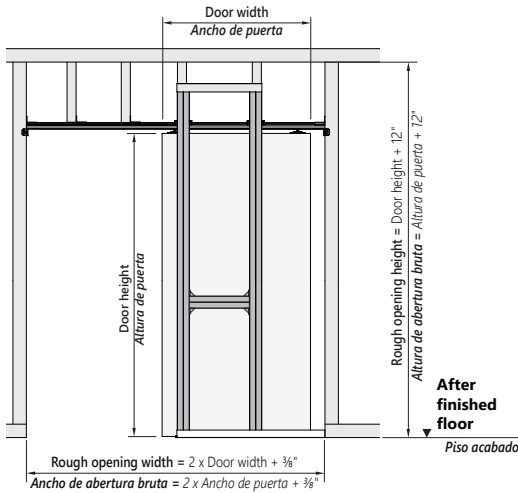

Technical Specification

VARIOpocket with Jamb Kit

Rough Opening Guide