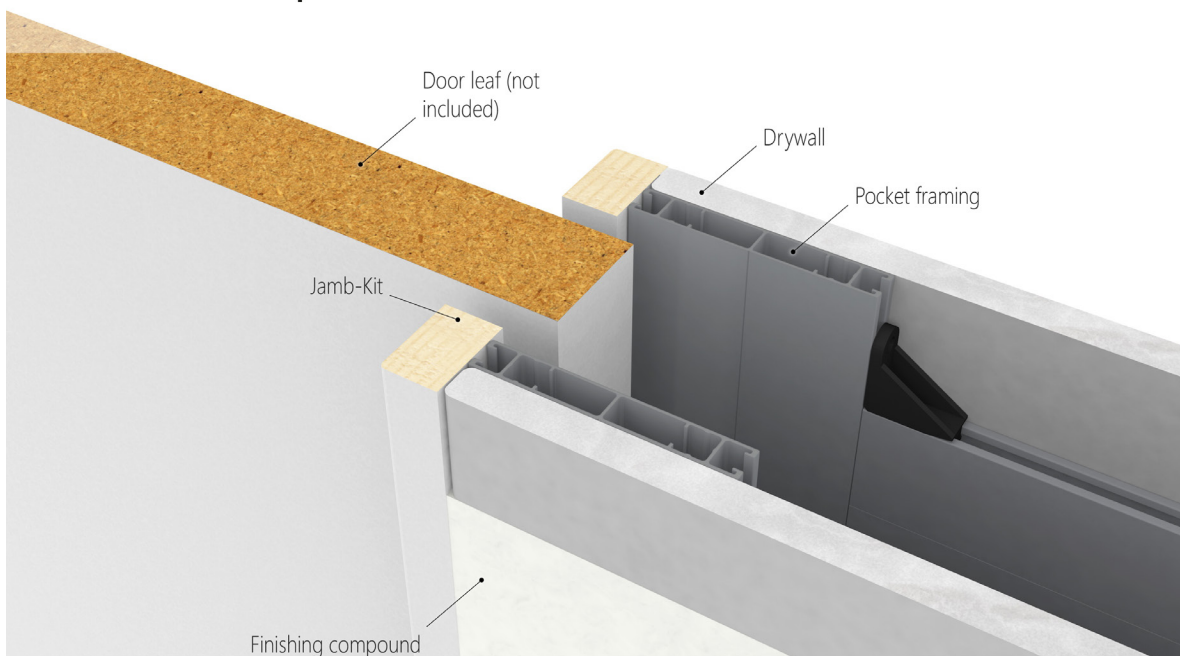

Technical Specification

VARIOpocket with Jamb Kit

Rough Opening Guide

* Minimum required rough opening height. If you have enough headroom, you can install the pocket hardware without cutting the vertical pocket profiles. This requires a rough opening height of 108" or more.

Door width	Door height					
	80"		84"		96"	
	RO width	RO height	RO width	RO height	RO width	RO height
24"	48 3/8"	92"*	48 3/8"	96"*	48 3/8"	108"
26"	52 3/8"	92"*	52 3/8"	96"*	52 3/8"	108"
28"	56 3/8"	92"*	56 3/8"	96"*	56 3/8"	108"
30"	60 3/8"	92"*	60 3/8"	96"*	60 3/8"	108"
32"	64 3/8"	92"*	64 3/8"	96"*	64 3/8"	108"
34"	68 3/8"	92"*	68 3/8"	96"*	68 3/8"	108"
36"	72 3/8"	92"*	72 3/8"	96"*	72 3/8"	108"
38"	76 3/8"	92"*	76 3/8"	96"*	76 3/8"	108"
40"	80 3/8"	92"*	80 3/8"	96"*	80 3/8"	108"
42"	84 3/8"	92"*	84 3/8"	96"*	84 3/8"	108"
44"	88 3/8"	92"*	88 3/8"	96"*	88 3/8"	108"
46"	92 3/8"	92"*	92 3/8"	96"*	92 3/8"	108"
48"	96 3/8"	92"*	96 3/8"	96"*	96 3/8"	108"

Wood Door Panel

Sectional view of sliding track with jamb-kit and top mounts for wood doors.

Sectional view of the pocket side with wood door leaf.

Sectional view of the door stop side with wood door leaf.