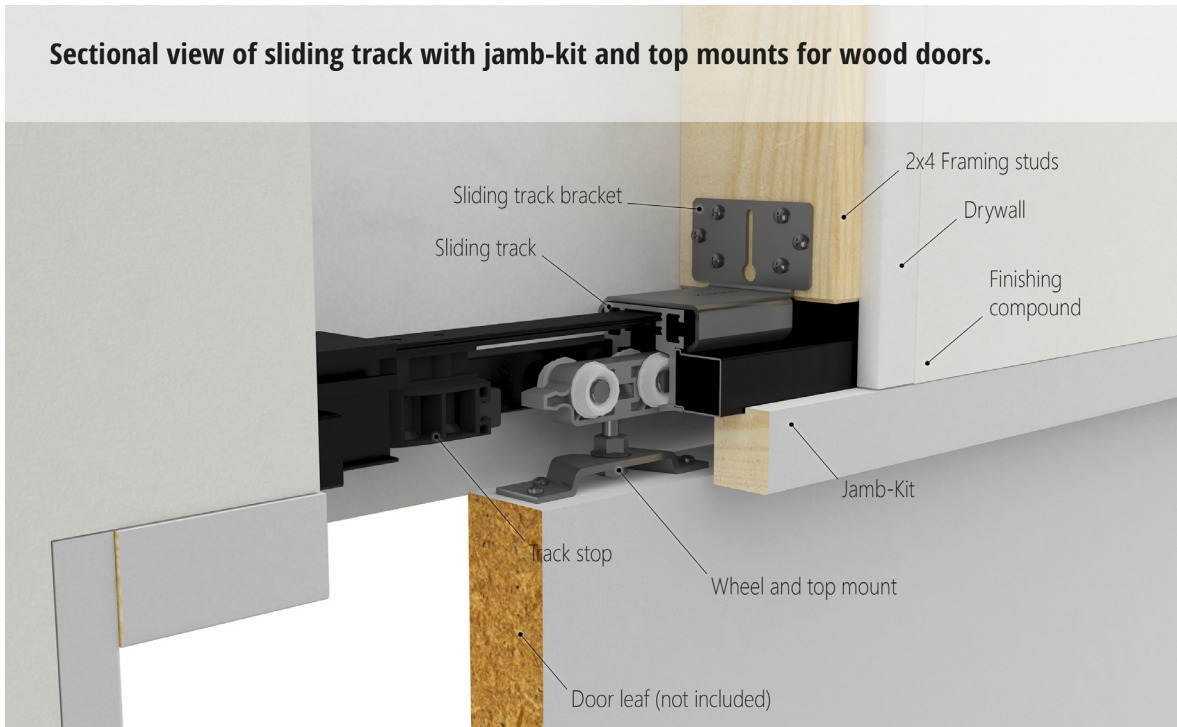

Sectional view of sliding track with jamb-kit and top mounts for wood doors.