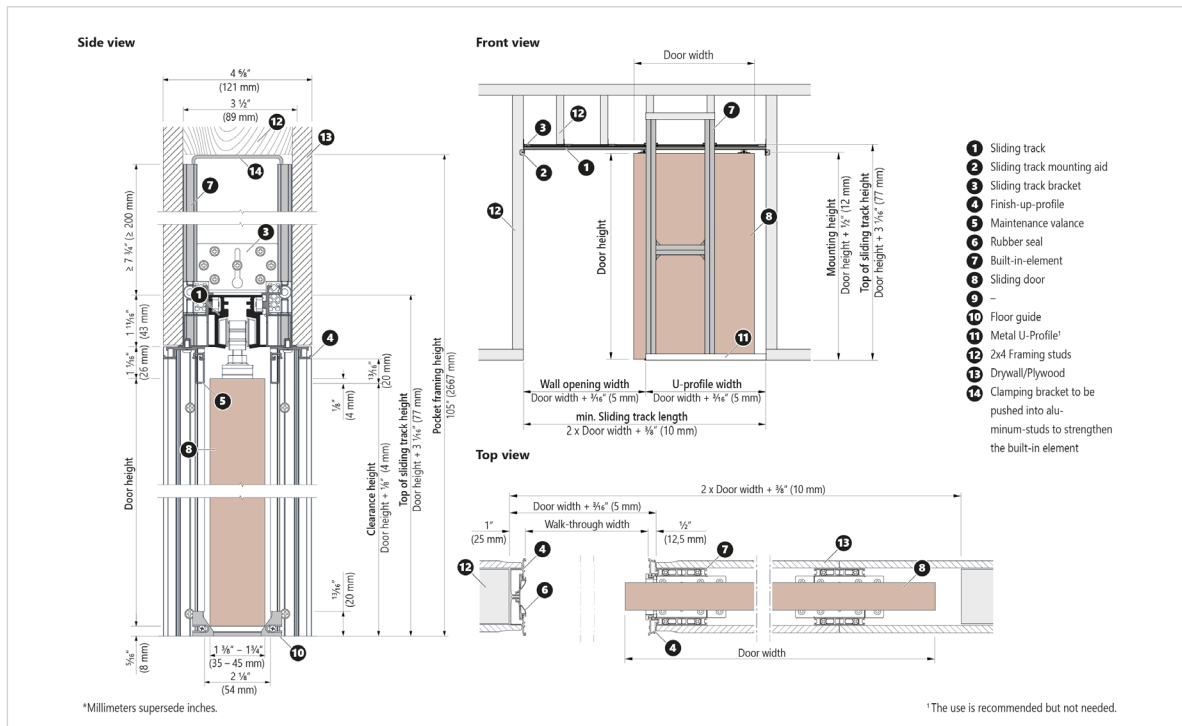

Wood Door Panel

Sectional view of sliding track with jamb-kit and top mounts for wood doors.

Sectional view of the pocket side with wood door leaf.

Sectional view of the door stop side with wood door leaf.

*Millimeters supersede inches.

Technical Specification VARIOpocket with Jamb Kit

Glass Door Panel

Sectional view of the pocket side with frameless glass door.

Sectional view of the door stop side with frameless glass door.

Technical Specification VARIOpocket **frameless**

Wood Door Panel

Maintenance valance in brushed stainless steel look. For use without casing.

Sectional view of sliding track, finish-up-profile and maintenance valance with top mounts for wood doors.

Sectional view of the door stop side with wood door leaf.

Sectional view of the door stop side with wood door leaf.

Technical Specification VARIOpocket **frameless**

Glass Door Panel

Sectional view of the pocket side with frameless glass door.