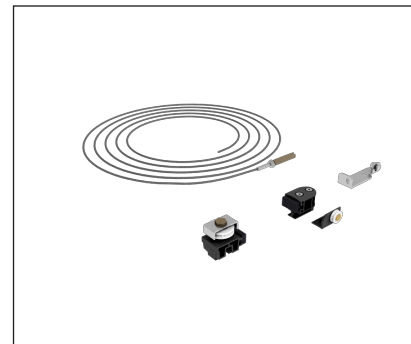

Synchronized double doors

For double sliding doors, we offer our synchronized movement feature. With this accessory, two wooden door panels (up to a maximum weight of 88 lbs per door panel) can be opened and closed simultaneously and in sync with a single handle.