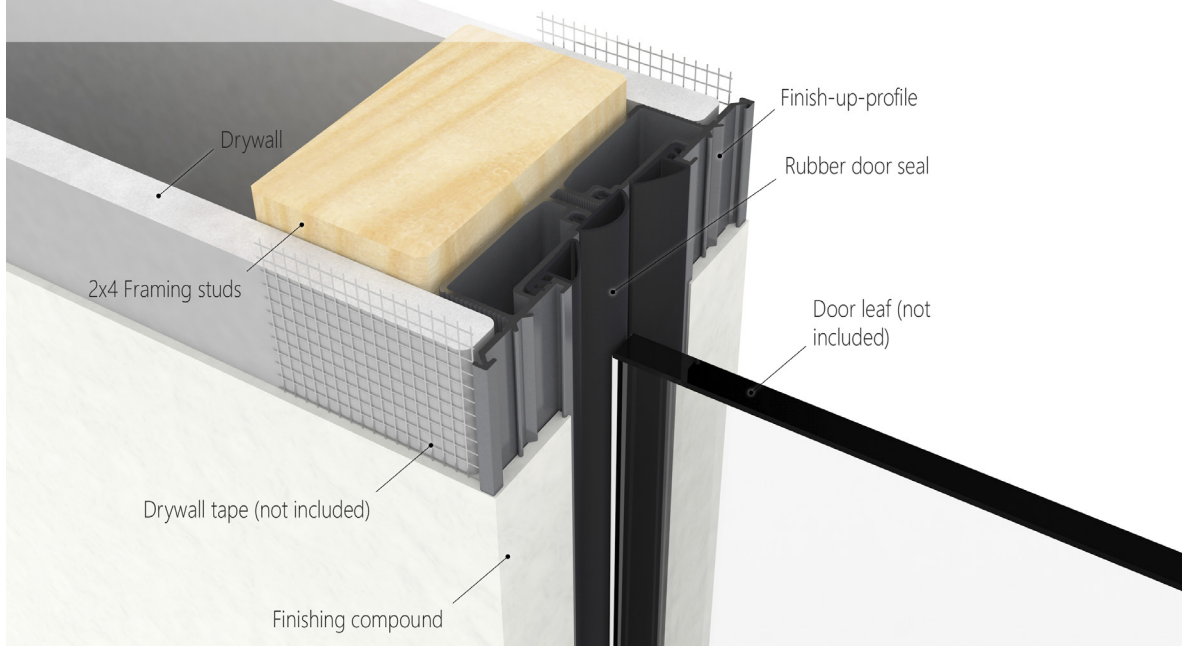

Sectional view of the door stop side with frameless glass door.