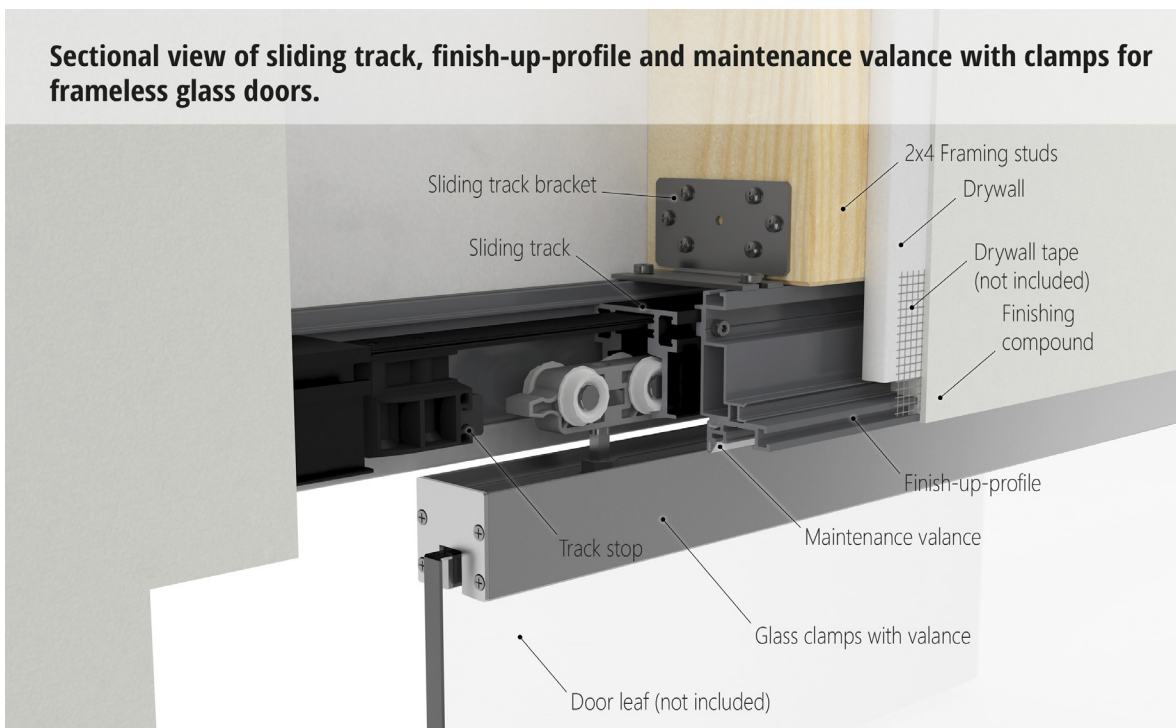

Technical Specification VARIOpocket **frameless**

Wood Door Panel

Maintenance valance in brushed stainless steel look. For use without casing.

Sectional view of sliding track, finish-up-profile and maintenance valance with top mounts for wood doors.

Sectional view of the door stop side with wood door leaf.

Sectional view of the door stop side with wood door leaf.

Technical Specification VARIOpocket **frameless**

Glass Door Panel

Sectional view of the pocket side with frameless glass door.