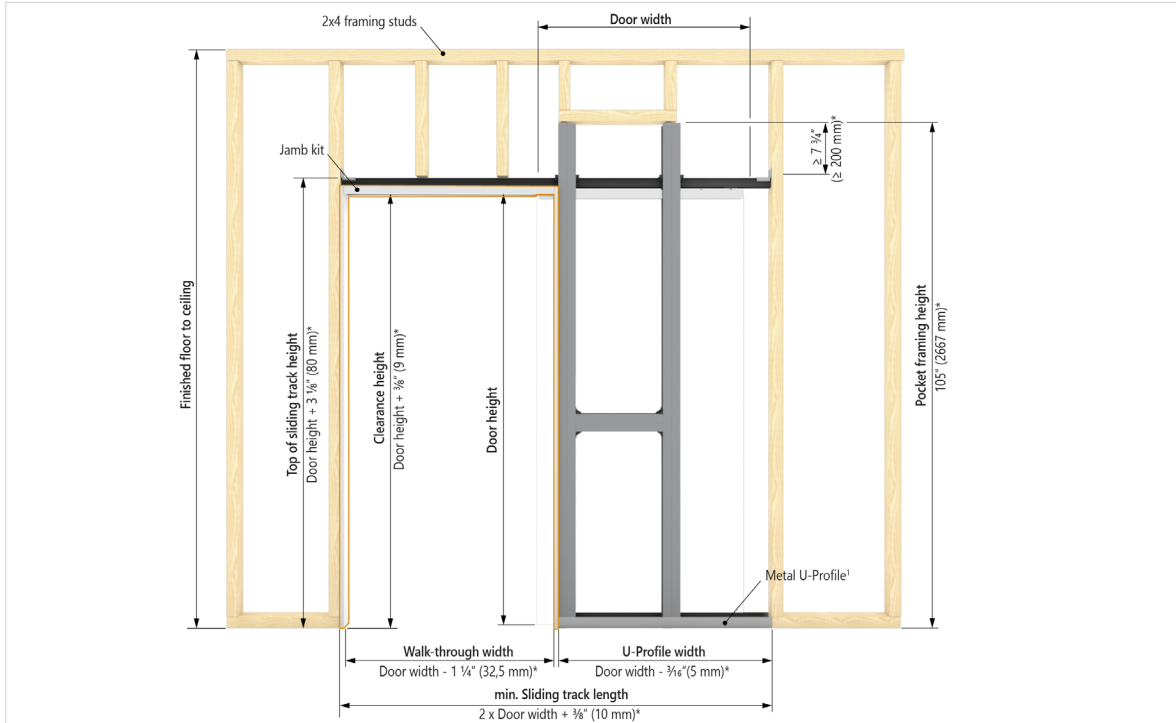

Unlike the standard door fitting provided in every set, the hidden door panel fitting is incorporated into the wooden door panel itself. This decreases the gap between track and door. In combination with the frameless jamb it enables the door slab to be removed without opening the wall.

Door width	Door height					
	80"		84"		96"	
	RO width	RO height	RO width	RO height	RO width	RO height
24"	48 3/8"	92"*	48 3/8"	96"*	48 3/8"	108"
26"	52 3/8"	92"*	52 3/8"	96"*	52 3/8"	108"
28"	56 3/8"	92"*	56 3/8"	96"*	56 3/8"	108"
30"	60 3/8"	92"*	60 3/8"	96"*	60 3/8"	108"
32"	64 3/8"	92"*	64 3/8"	96"*	64 3/8"	108"
34"	68 3/8"	92"*	68 3/8"	96"*	68 3/8"	108"
36"	72 3/8"	92"*	72 3/8"	96"*	72 3/8"	108"
38"	76 3/8"	92"*	76 3/8"	96"*	76 3/8"	108"
40"	80 3/8"	92"*	80 3/8"	96"*	80 3/8"	108"
42"	84 3/8"	92"*	84 3/8"	96"*	84 3/8"	108"
44"	88 3/8"	92"*	88 3/8"	96"*	88 3/8"	108"
46"	92 3/8"	92"*	92 3/8"	96"*	92 3/8"	108"
48"	96 3/8"	92"*	96 3/8"	96"*	96 3/8"	108"

Wood Door Panel

Sectional view of sliding track with jamb-kit and top mounts for wood doors.

Sectional view of the pocket side with wood door leaf.

Sectional view of the door stop side with wood door leaf.

*Millimeters supersede inches.

Technical Specification VARIOpocket with Jamb Kit

Glass Door Panel

Sectional view of the pocket side with frameless glass door.

Sectional view of the door stop side with frameless glass door.