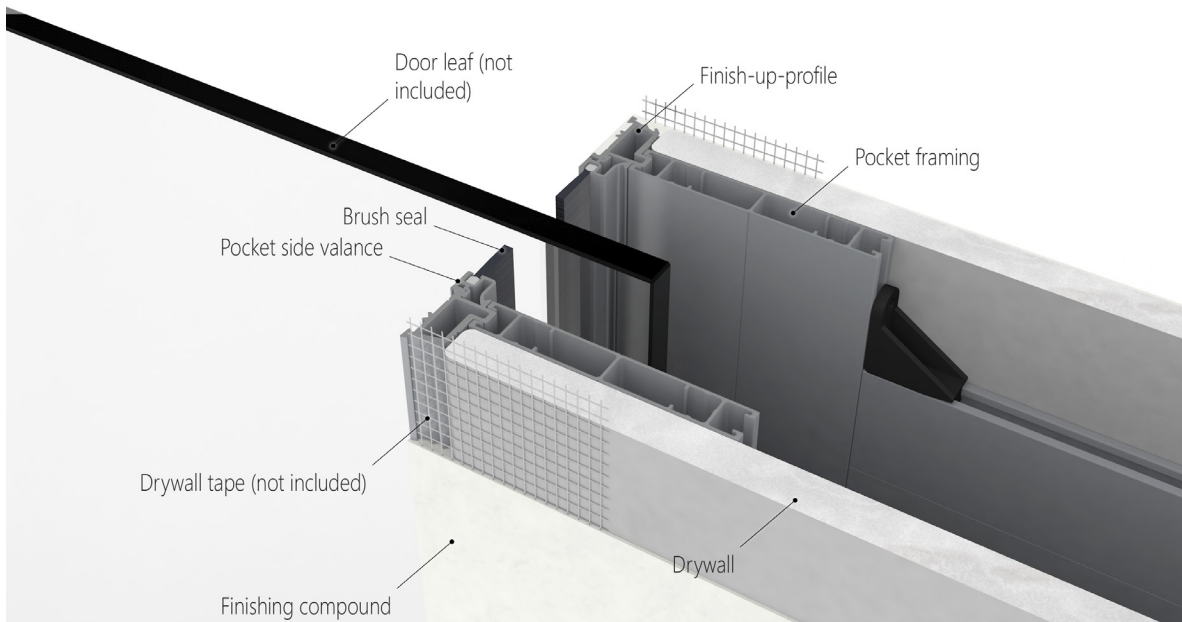

Technical Specification VARIOpocket **frameless**

Wood Door Panel

Maintenance valance in brushed stainless steel look. For use without casing.

Sectional view of sliding track, finish-up-profile and maintenance valance with top mounts for wood doors.

Sectional view of the door stop side with wood door leaf.

Sectional view of the door stop side with wood door leaf.

Technical Specification VARIOpocket **frameless**

Glass Door Panel

Sectional view of the pocket side with frameless glass door.