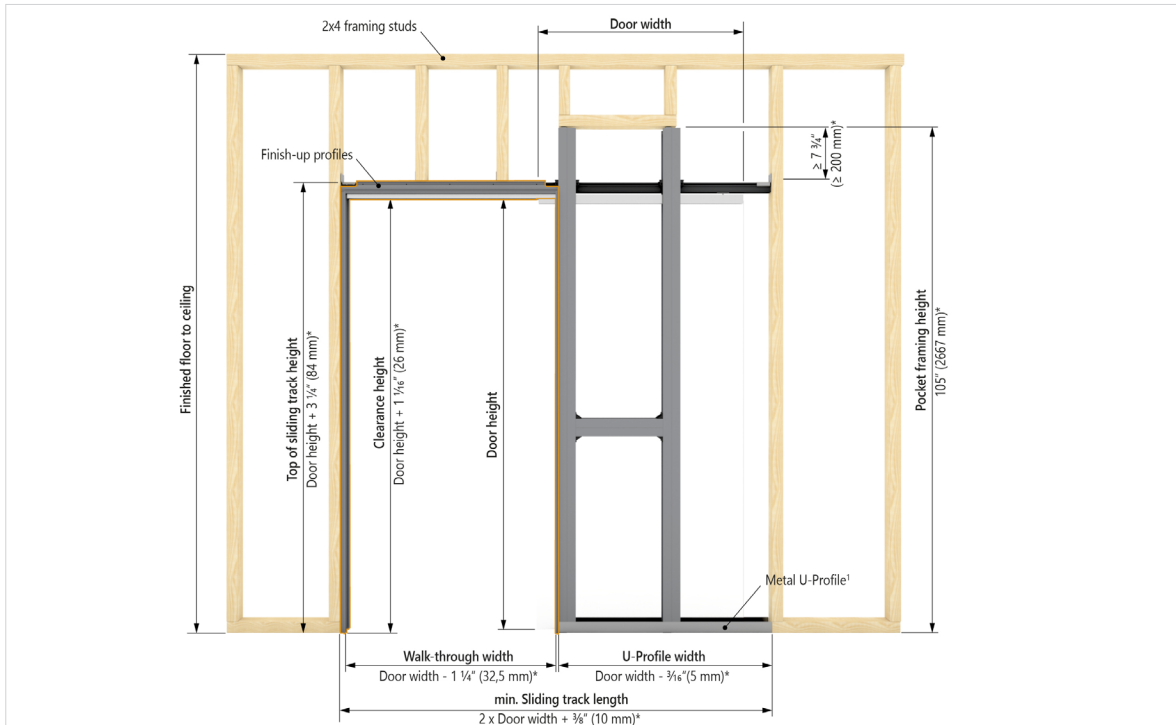

Unlike the standard door fitting provided in every set, the hidden door panel fitting is incorporated into the wooden door panel itself. This decreases the gap between track and door. In combination with the frameless jamb it enables the door slab to be removed without opening the wall.

Wood Door Panel

Sectional view of sliding track with jamb-kit and top mounts for wood doors.

Sectional view of the pocket side with wood door leaf.

Sectional view of the door stop side with wood door leaf.

Technical Specification VARIOpocket **frameless**

Wood Door Panel

Maintenance valance in brushed stainless steel look. For use without casing.

Sectional view of sliding track, finish-up-profile and maintenance valance with top mounts for wood doors.

Sectional view of the door stop side with wood door leaf.

Sectional view of the door stop side with wood door leaf.

Technical Specification VARIOpocket **frameless**

Glass Door Panel

Sectional view of the pocket side with frameless glass door.