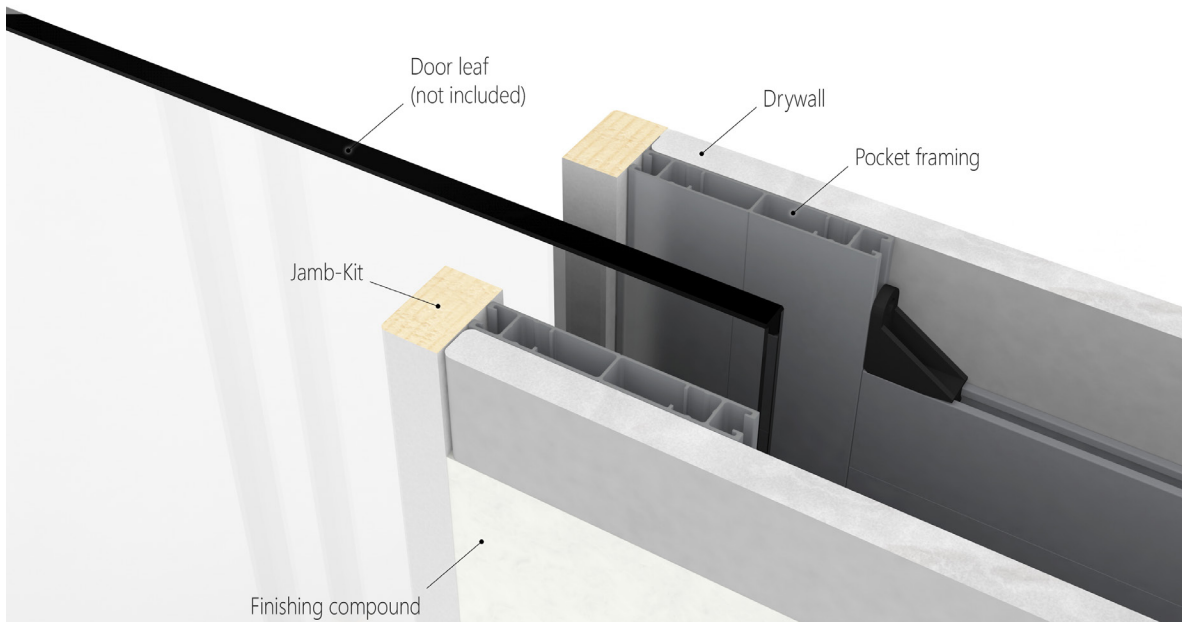

Unlike the standard door fitting provided in every set, the hidden door panel fitting is incorporated into the wooden door panel itself. This decreases the gap between track and door. In combination with the frameless jamb it enables the door slab to be removed without opening the wall.

Wood Door Panel

Sectional view of sliding track with jamb-kit and top mounts for wood doors.

Sectional view of the pocket side with wood door leaf.

Sectional view of the door stop side with wood door leaf.

*Millimeters supersede inches.

Technical Specification VARIOpocket with Jamb Kit

Glass Door Panel

Sectional view of the pocket side with frameless glass door.

Sectional view of the door stop side with frameless glass door.

Technical Specification VARIOpocket **frameless**

Wood Door Panel

Maintenance valance in brushed stainless steel look. For use without casing.

Sectional view of sliding track, finish-up-profile and maintenance valance with top mounts for wood doors.