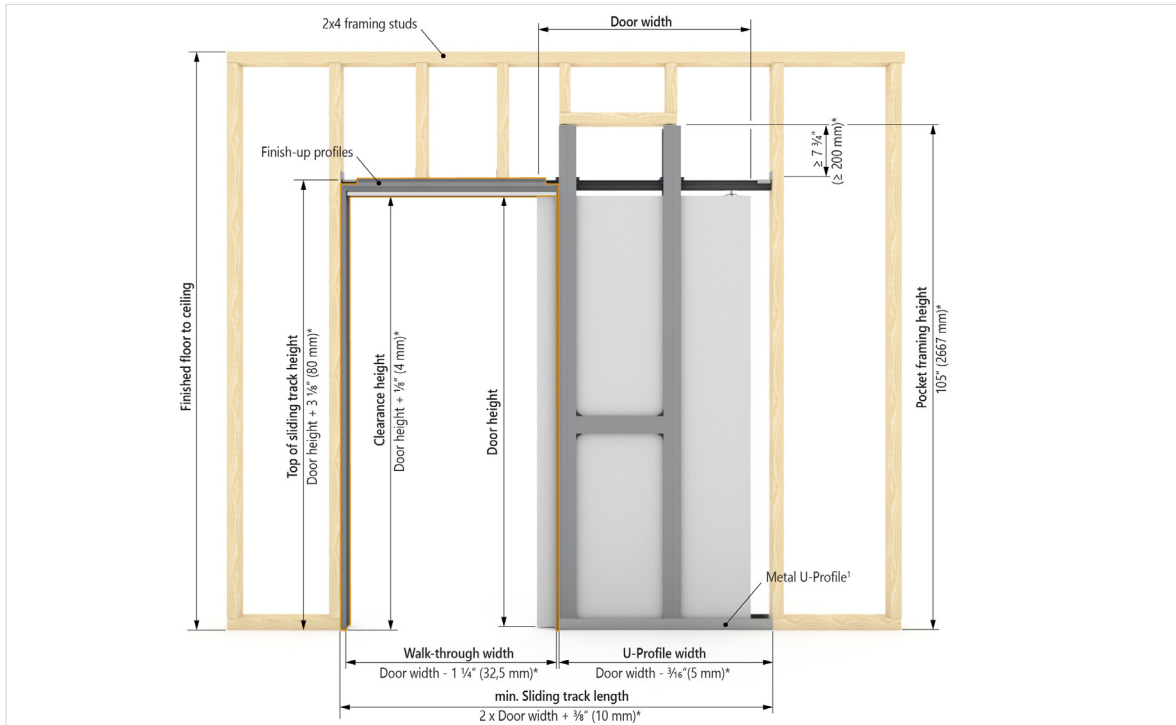

Unlike the standard door fitting provided in every set, the hidden door panel fitting is incorporated into the wooden door panel itself. This decreases the gap between track and door. In combination with the frameless jamb it enables the door slab to be removed without opening the wall.

Wood Door Panel

Sectional view of sliding track with jamb-kit and top mounts for wood doors.

Sectional view of the pocket side with wood door leaf.

Sectional view of the door stop side with wood door leaf.

*Millimeters supersede inches.

Technical Specification VARIOpocket with Jamb Kit

Glass Door Panel

Sectional view of the pocket side with frameless glass door.

Sectional view of the door stop side with frameless glass door.

Technical Specification VARIOpocket **frameless**

Wood Door Panel

Maintenance valance in brushed stainless steel look. For use without casing.

Sectional view of sliding track, finish-up-profile and maintenance valance with top mounts for wood doors.