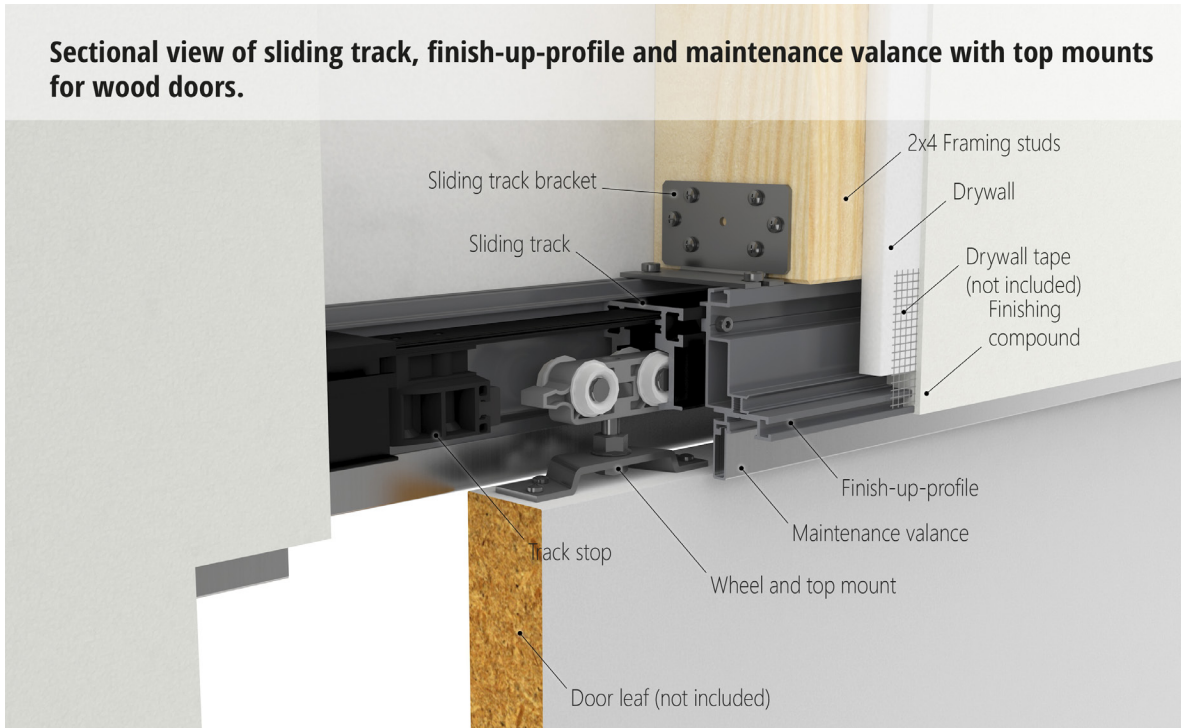

Wood Door Panel

Sectional view of sliding track with jamb-kit and top mounts for wood doors.

Sectional view of the pocket side with wood door leaf.

Sectional view of the door stop side with wood door leaf.

*Millimeters supersede inches.

Technical Specification VARIOpocket with Jamb Kit

Glass Door Panel

Sectional view of the pocket side with frameless glass door.

Sectional view of the door stop side with frameless glass door.

Technical Specification VARIOpocket **frameless**

Wood Door Panel

Maintenance valance in brushed stainless steel look. For use without casing.

Sectional view of sliding track, finish-up-profile and maintenance valance with top mounts for wood doors.

Sectional view of the door stop side with wood door leaf.

Sectional view of the door stop side with wood door leaf.

Technical Specification VARIOpocket **frameless**

Glass Door Panel

Sectional view of the pocket side with frameless glass door.