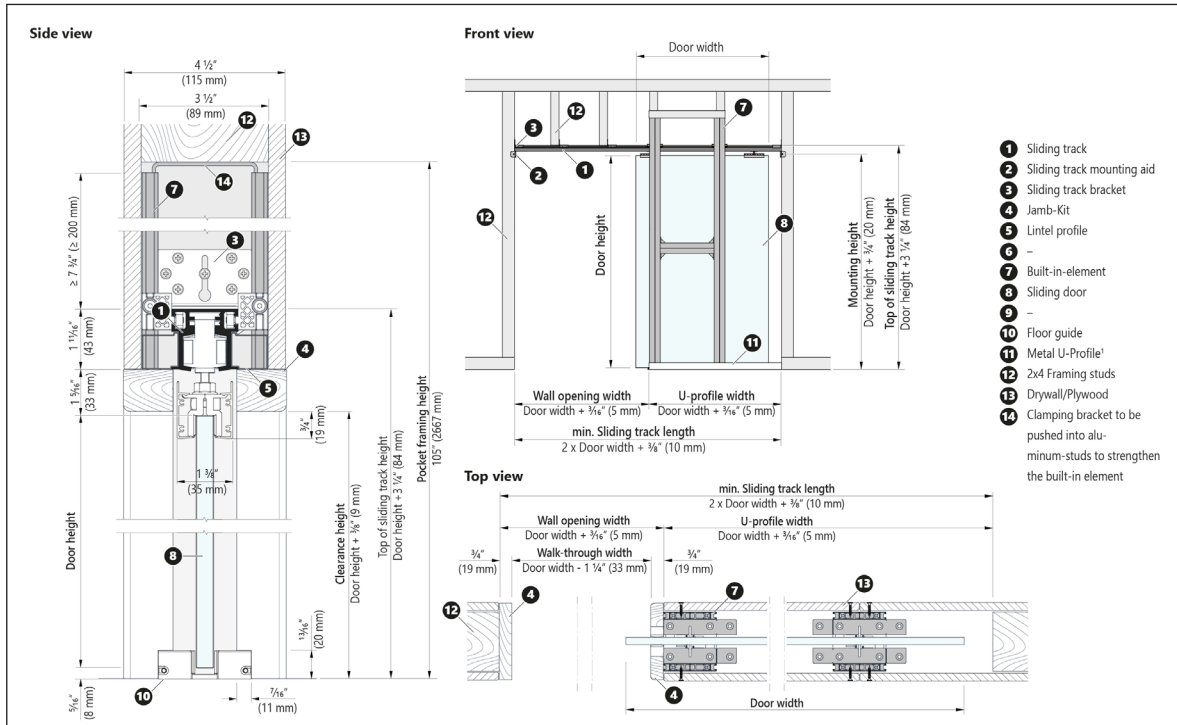

Door width	Door height					
	80"		84"		96"	
	RO width	RO height	RO width	RO height	RO width	RO height
24"	48 3/8"	92"*	48 3/8"	96"*	48 3/8"	108"
26"	52 3/8"	92"*	52 3/8"	96"*	52 3/8"	108"
28"	56 3/8"	92"*	56 3/8"	96"*	56 3/8"	108"
30"	60 3/8"	92"*	60 3/8"	96"*	60 3/8"	108"
32"	64 3/8"	92"*	64 3/8"	96"*	64 3/8"	108"
34"	68 3/8"	92"*	68 3/8"	96"*	68 3/8"	108"
36"	72 3/8"	92"*	72 3/8"	96"*	72 3/8"	108"
38"	76 3/8"	92"*	76 3/8"	96"*	76 3/8"	108"
40"	80 3/8"	92"*	80 3/8"	96"*	80 3/8"	108"
42"	84 3/8"	92"*	84 3/8"	96"*	84 3/8"	108"
44"	88 3/8"	92"*	88 3/8"	96"*	88 3/8"	108"
46"	92 3/8"	92"*	92 3/8"	96"*	92 3/8"	108"
48"	96 3/8"	92"*	96 3/8"	96"*	96 3/8"	108"

Wood Door Panel

Sectional view of sliding track with jamb-kit and top mounts for wood doors.

Sectional view of the pocket side with wood door leaf.

Sectional view of the door stop side with wood door leaf.

*Millimeters supersede inches.

Technical Specification VARIOpocket with Jamb Kit

Glass Door Panel

Sectional view of the pocket side with frameless glass door.

Sectional view of the door stop side with frameless glass door.

Technical Specification VARIOpocket **frameless**

Wood Door Panel

Maintenance valance in brushed stainless steel look. For use without casing.

Sectional view of sliding track, finish-up-profile and maintenance valance with top mounts for wood doors.