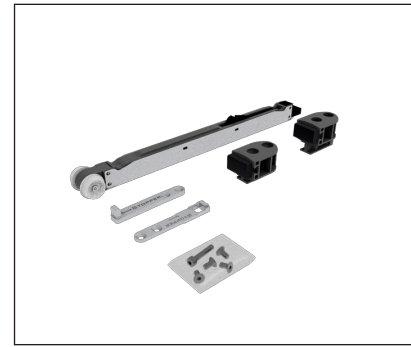

Select from an extensive variety to satisfy your customers distinct requirements.

Flush profile

A luxury solution that lets the door entrance merge seamlessly with the encompassing wall, offering a smooth interface between door and wall for a frameless, modern appearance.

Unlike the standard door fitting provided in every set, the hidden door panel fitting is incorporated into the wooden door panel itself. This decreases the gap between track and door. In combination with the frameless jamb it enables the door slab to be removed without opening the wall.